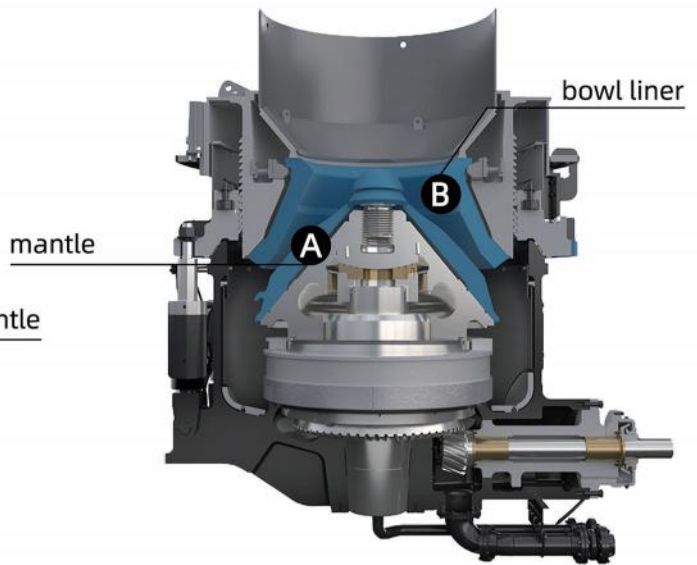

Super Spider Gyrotory Crusher

HC900 (H9) High Performance Cone Crusher