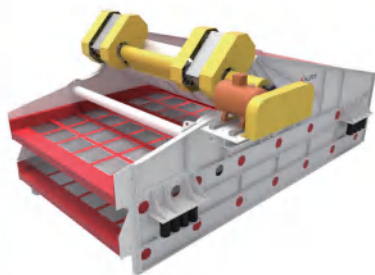

Linear screen – double layer

Aury is a large-scale bulk material screening and dewatering equipment manufacturer. is a core member unit of Dadi Engineering Development Group, which specializes in manufacturing, R&D and sales of the equipment segment. It has wholly-owned subsidiaries such as Aury (Tianjin) Intelligent Equipment Co., Ltd. Tianjin Aurst Mining Equipment Manufacturing Co., Ltd. Tianjin Weide Mining Equipment Co., Ltd. and has set up factories and offices in Australia, Russia and other countries.

Aury (Tianjin) Industry Group Co., Ltd.

Address: No. 6, Second Branch Road, Saida Second Avenue, Xiqing Economic Development Zone, Tianjin Tel: 15122497532 Zhao General Manager