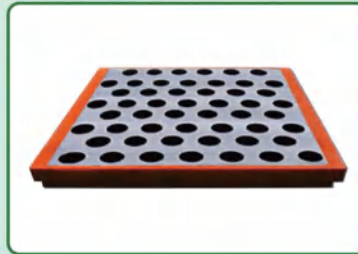

Continuous Slot Polyurethane  
Screen Panels

Polyurethane composite  
diamond mesh screen

Polyurethane frame stainless  
steel seam sieve plate

Non-continuous Slot  
Polyurethane Screen Panel

Polyurethane  
flapping sieve plate