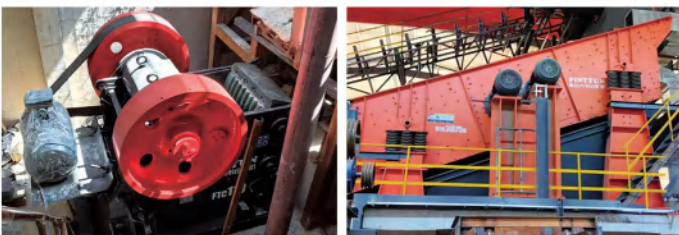

### Qingdao FINTYUN Mining Machinery Co., Ltd.

Main Products: Single-cylinder hydraulic cone crushers, multi-cylinder hydraulic cone crushers, vertical shaft impact crushers. The products comprehensively cover the stages of coarse crushing, medium crushing, fine crushing, sand making, sand washing, feeding, screening, and conveying required in the sand and gravel aggregate industry. They are widely applicable in mining, building materials, highways, bridges, coal, chemicals, metallurgy, refractory materials, tailings treatment, construction waste treatment, environmental dust removal, and many other fields.

## TFTP Series Multi-Cylinder Cone Crusher

The FTP series multi-cylinder cone crusher is a new type of crusher developed by our company, optimized and improved by absorbing and digesting foreign technology and combining it with actual production site conditions. This equipment boasts higher production capacity, superior product shape, and increased output.

## FJC Series Jaw Crusher

The FJC series jaw crusher is a new type of jaw crusher re-developed by our company based on the advanced technology of domestic and foreign jaw crushers. It features a unique structure and superior performance, making it the preferred equipment for crushing various hard and highly corrosive rock minerals.

## TFLF Series Linear Vibrating Screen

The FLF series linear vibrating screen is a new type of vibrating screen manufactured by our company, incorporating foreign screening technology. Its efficiency is over 50% higher compared to ordinary circular vibrating screens, making it suitable for use in industries such as quarrying, mineral processing, coal preparation, building materials, power, and chemicals.