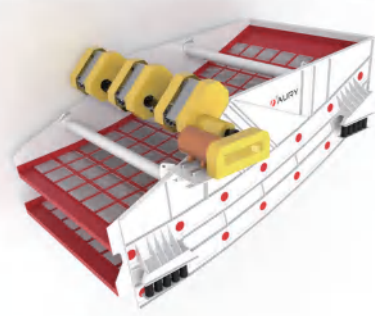

Banana sieve – Double layer

Aury is a large-scale bulk material screening and dewatering equipment manufacturer. is a core member unit of Dadi Engineering Development Group, which specializes in manufacturing, R&D and sales of the equipment segment. It has wholly-owned subsidiaries such as Aury (Tianjin) Intelligent Equipment Co., Ltd. Tianjin Aurst Mining Equipment Manufacturing Co., Ltd. Tianjin Weide Mining Equipment Co., Ltd. and has set up factories and offices in Australia, Russia and other countries.

Aury (Tianjin) Industry Group Co., Ltd.

Address: No. 6, Second Branch Road, Saida Second Avenue, Xiqing Economic Development Zone, Tianjin Tel: 15122497532 Zhao General Manager