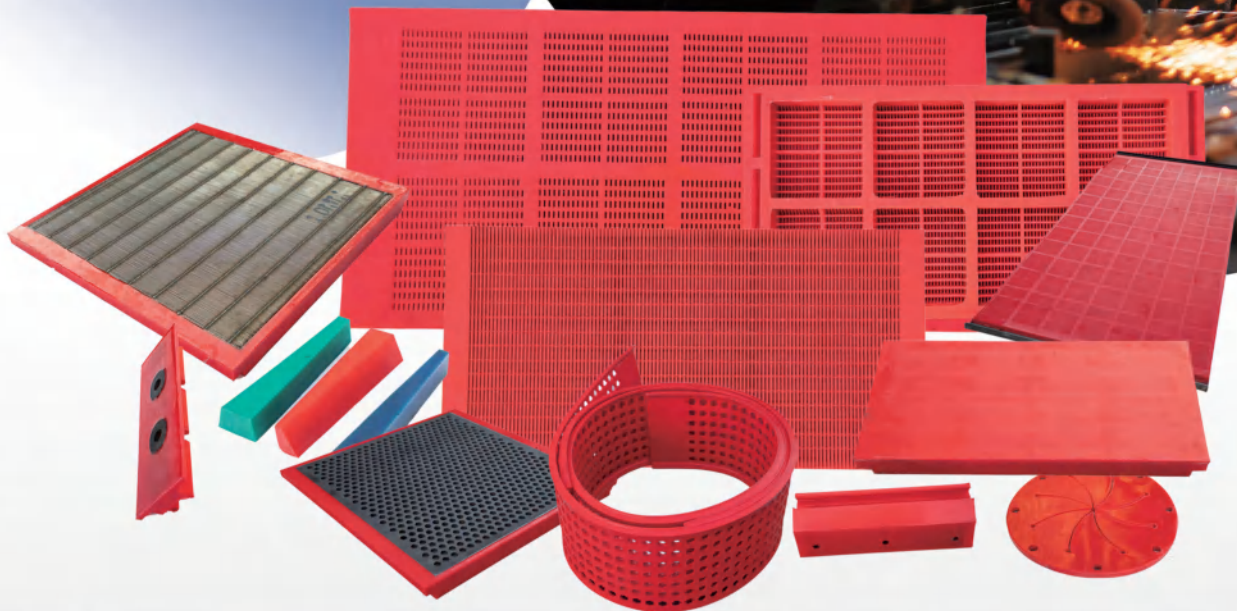

# ZHONG HENG

LOW PRICE, GUARANTEED QUALITY, HIGH COST-EFFECTIVENESS

Main products : Polyurethane screen mesh, mining sieve panel, dewatering sieve plates, vibrating screen panel, polyurethane fine screen, polyurethane edging mesh, modular polyurethane mesh, polyurethane anti blocking mesh, pu scraper, polyurethane accessories, etc. It is widely used in coal washing plant, mining, metallurgy, sand washing, solid waste disposal and many other fields.