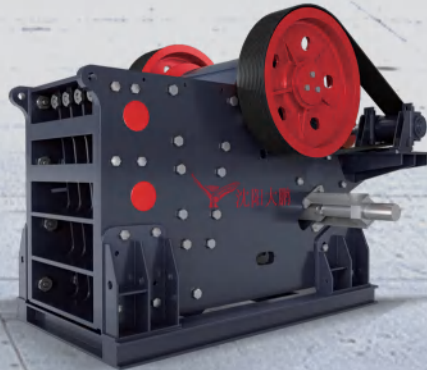

PEV Jaw crusher