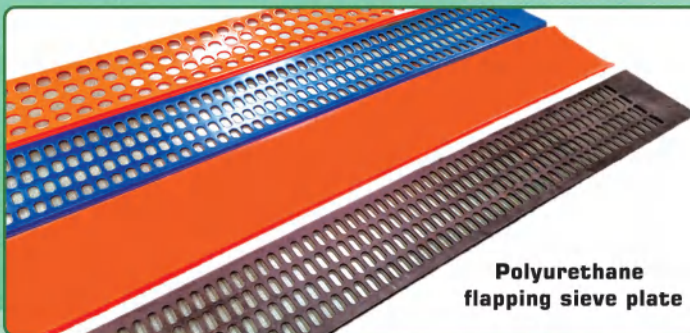

Polyurethane flapping sieve plate