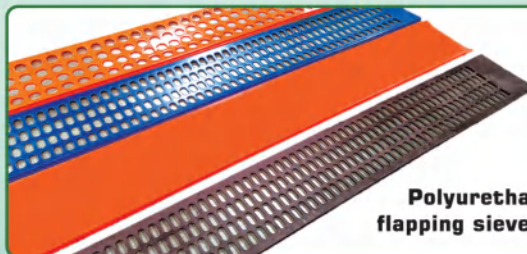

Continuous Slot Polyurethane  
Screen Panels

Polyurethane composite  
diamond mesh screen

Polyurethane frame stainless  
steel seam sieve plate

Non-continuous Slot  
Polyurethane Screen Panel

Polyurethane  
flapping sieve plate