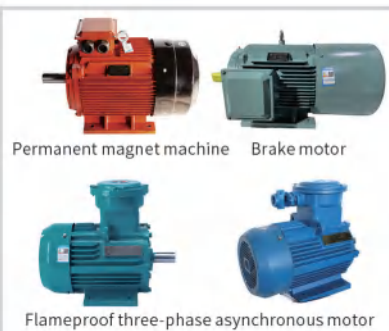

Mining motor frequency converter, high voltage motor

The permanent magnet motor has large starting torque, adjustable speed and remarkable energy-saving effect
Flameproof three-phase asynchronous motor is dustproof and explosion-proof, and the protection level is higher than that of ordinary motor

Shandong Shuangli explosion proof Motor Co., Ltd

Address: Liaocheng City, Shandong Province Jingkaimeng factory high-end equipment manufacturing industrial park
Tel: 17661519199   Website: //www.sdslmotor.com   Email: 1878118813@qq.com