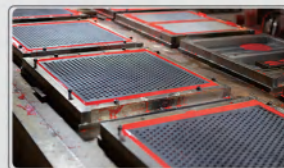

BOYE COUNTY ZHONGHENG METAL PRODUCTS CO., LTD

Address: B5 Workshop, Wire mesh Industrial Park, Chengwei Town, Boye County, Baoding City, Hebei Province, China

Tel: Xuguang Cheng +86-18303185588

Website: www.pu-screen.com