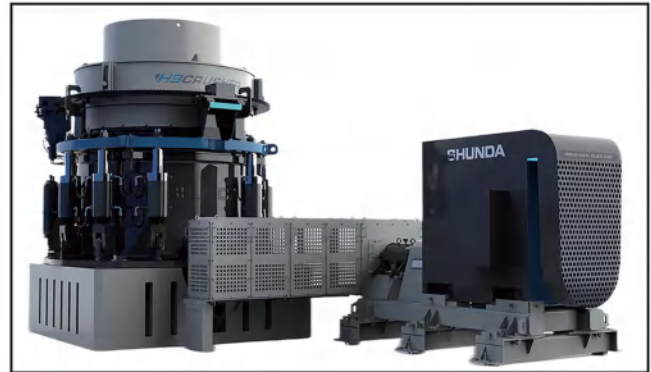

# SHUNDA

Semi Mobile Crushing Station

Super Spider Gyrotory Crusher

Jaw Crusher

HC900 (H9) High Performance Cone Crusher

Three decades of continuous innovation and development, Shunda Mining Group has acquired the design and production capabilities for complete sets of equipment in the fields of crushing, grinding, separation, sand making, as well as the entire process of mining plant technology, full-lifecycle services, EPC, and EPC+M+O general capabilities. The products have been exported to over 110 countries and regions used in variable industries.

Super Spider Gyrotory Crusher

HC900 (H9) High Performance Cone Crusher