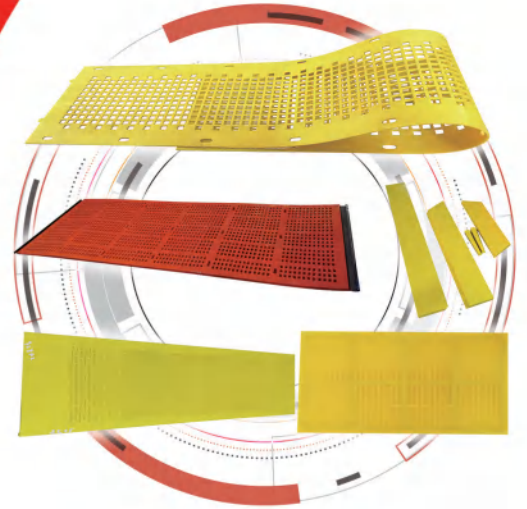

POLYURETHANE SCREENS