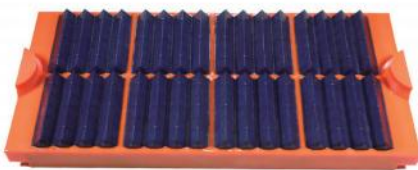

V type polyurethane screen plate