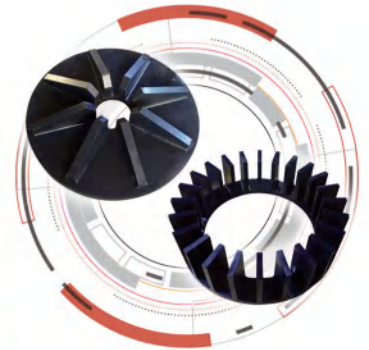

Manufacture the kinds of high performance polyurethane elastomer (stator and rotor of flotation machine, mill liners, pump impellers, pipelines, etc).

POLYURETHANE SCREENS

BALL MILL LINING

FLOTATION MACHINE ROTOR STATOR