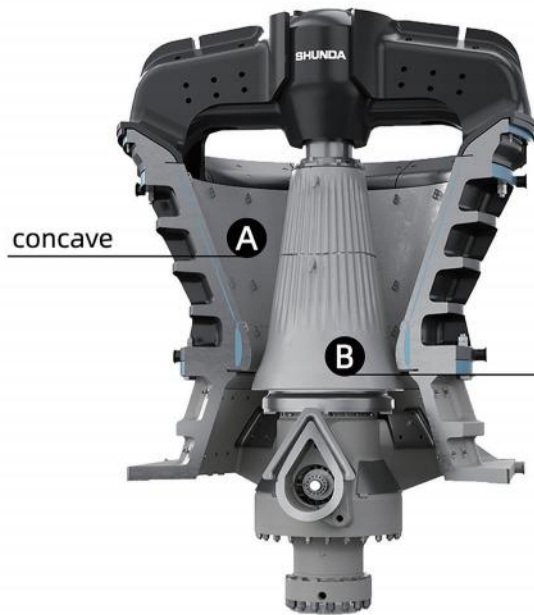

Super Spider Gyrotory Crusher

HC900 (H9) High Performance Cone Crusher