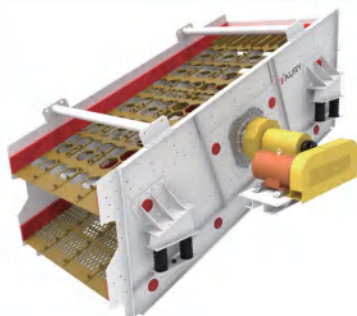

circular vibrating screen – double layer

Aury is a large-scale bulk material screening and dewatering equipment manufacturer. is a core member unit of Dadi Engineering Development Group, which specializes in manufacturing, R&D and sales of the equipment segment. It has wholly-owned subsidiaries such as Aury (Tianjin) Intelligent Equipment Co., Ltd. Tianjin Aurst Mining Equipment Manufacturing Co., Ltd. Tianjin Weide Mining Equipment Co., Ltd. and has set up factories and offices in Australia, Russia and other countries.

Aury (Tianjin) Industry Group Co., Ltd.

Address: No. 6, Second Branch Road, Saida Second Avenue, Xiqing Economic Development Zone, Tianjin Tel: 15122497532 Zhao General Manager