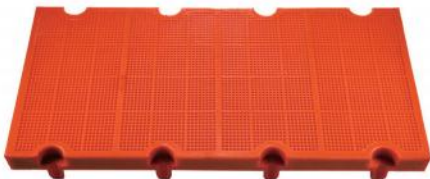

# QUALITY IS EVERYTHING ALL FOR YOUR NEEDS

专业生产聚氨酯系列产品、选矿装备、不锈钢网、不锈钢丝

**Polyurethane Edged Perforated Screen Panel**

**Non-continuous Slot Polyurethane Screen Panel**

**High Resilience Polyurethane Screen Panel (MDI System)**