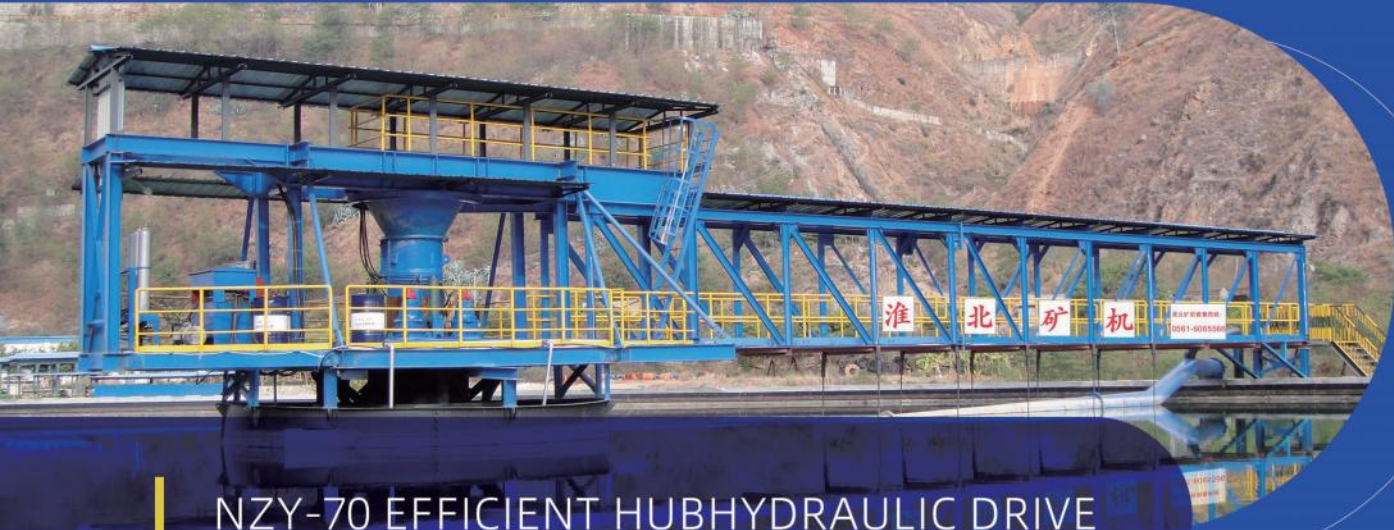

HUAIBEI MINING TECHNOLOGY COMPANY
COMPANY WITH LIMITED LIABILITY

NYZ-70 EFFICIENT HUBHYDRAULIC DRIVE