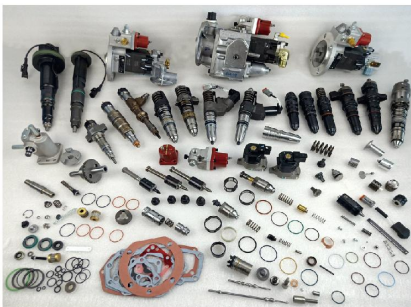

Diesel Fuel Injection Pumps Common Rail Injector & Parts

All original manufacturer's name, part number, logo and description are for reference purposes only.