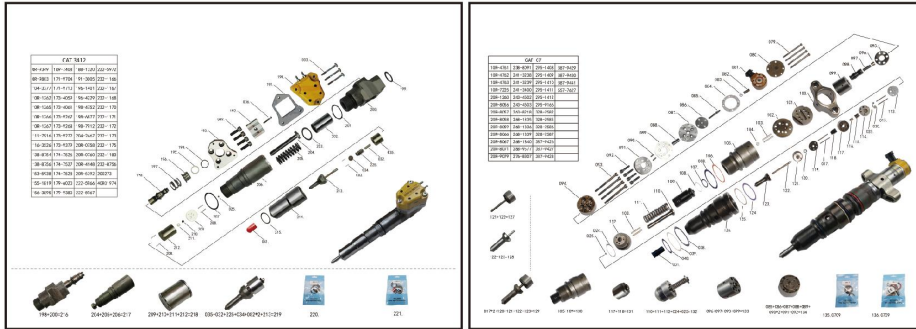

Injectors & Parts for CAT Perkins

**CAT C4.2 C4.4 C6.4 C6.6 C7.1
C7 C9 C9.3 C10 C13 C18**

3066 3046 3054

3114 3116 3126

3176 3124 3208

3304 3306 330D

3406 3408 3412

3508 3512 3516