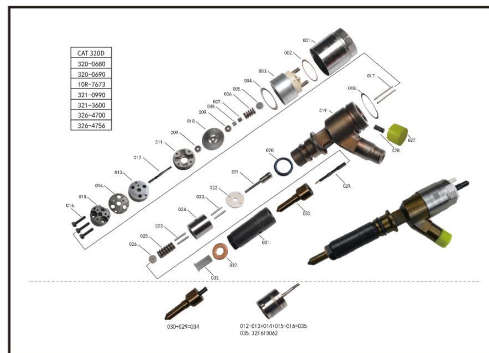

# Diesel Fuel Injection Pumps Common Rail Injector & Parts

All original manufacturer's name, part number, logo and description are for reference purposes only.

# Injectors & Parts for CAT Perkins

**CAT C4.2 C4.4 C6.4 C6.6 C7.1  
C7 C9 C9.3 C10 C13 C18**

**3066 3046 3054**

**3114 3116 3126**

**3176 3124 3208**

**3304 3306 330D**

**3406 3408 3412**

**3508 3512 3516**