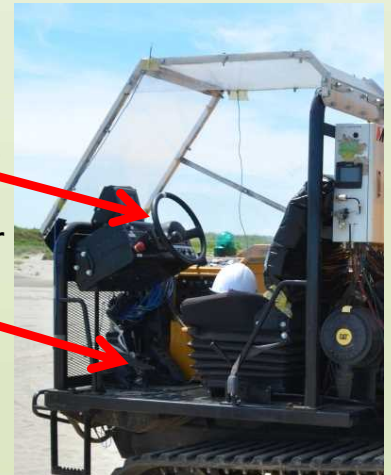

Achieve 30 km/h with Rubber Tracks! Newly Developed High-Speed Transaxle

Enhanced Straight-Line Stability

A dedicated powertrain delivers superior straight-line stability, making it ideal for high-speed operation.

Easy Operation

Intuitive Controls: A familiar driving experience with a round steering wheel and two pedals (accelerator and brake).

Easy Maneuvering: Enables pivot turns.

The round steering wheel & two pedals provide a familiar feel, similar to a passenger car

Cabin

Proven Performance:

A prototype vehicle, payload of 4-ton, has demonstrated a speed of 30 km/h and excellent maneuverability in field tests.

OKUBO GEAR Co., Ltd.

Head Office
Address: 3030 Kamiechi, Atsugi,
Kanagawa, 243-0801 Japan
Tel : 046-285-1135 (Overseal Sales)
Email : customer@okubo-gear.co.jp