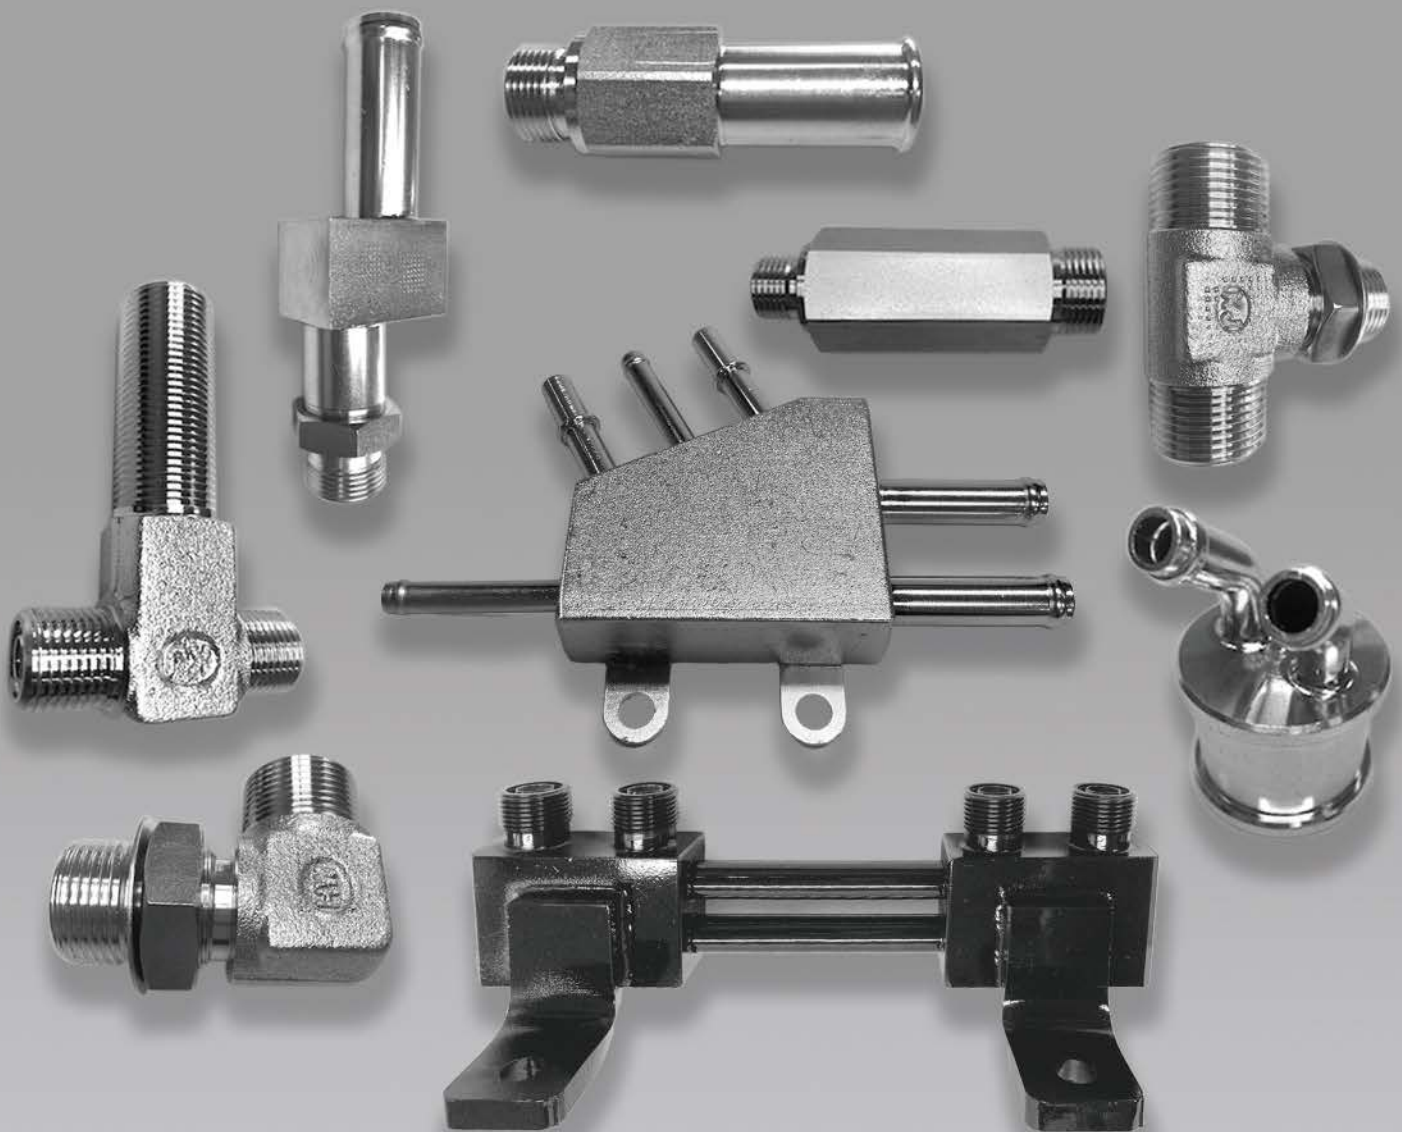

## HYDRAULIC & PNEUMATIC FITTING (ELBOW, TEE, ADAPTER & HIGH PRESSURE PIPE)

For Construction Equipment / Passenger & Industrial Vehicle / Machine Part

**HANWOO INDUSTRY CO., LTD**

[www.hanwoound.co.kr](http://www.hanwoound.co.kr) / [mac@hanwoound.co.kr](mailto:mac@hanwoound.co.kr)