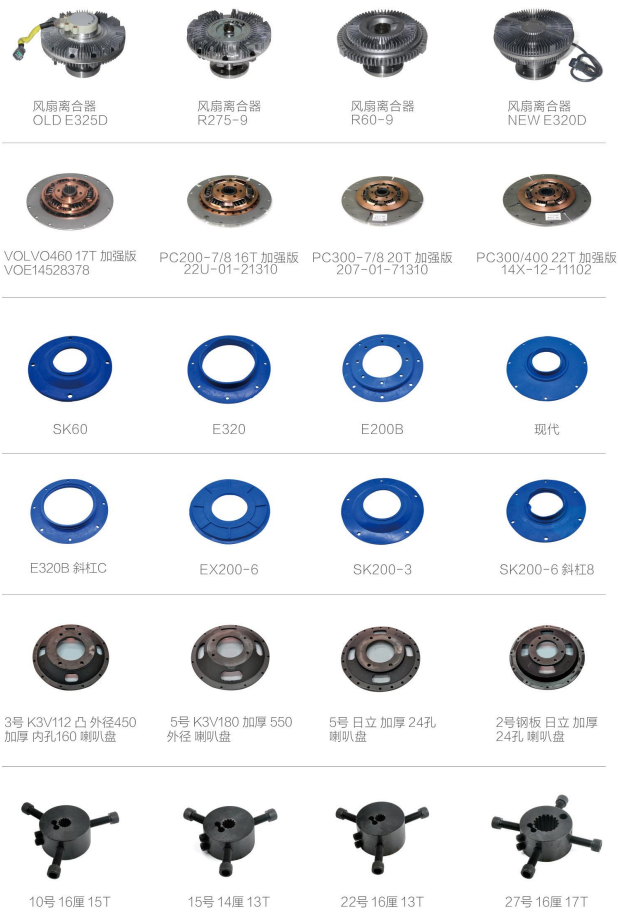

PURSUIT OF QUALIT EXCELLENCE

追求卓越品质

开平桥丰厂家直销/全力打造性价比最高的工程机械配件
财富热线: 13322800679 13322800537 020-82003139 31600665