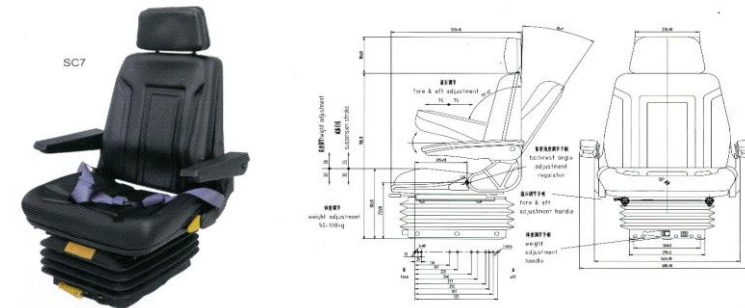

TRANSMISSION AND BRAKE ITEMS

FRICITION DISCS AND BRAKE BANDS

NO.	PART NO.	DESCRIPTION
1	1A3987	STCD SM
2	1B9746	STCD SM
3	2B8955	STCD SM
4	4B3533	STCD SI
5	4B4982	STCD SI
6	8B2864	STCD SI
7	5D8526	CD SM
8	6D2358	CD PA
9	6D4535	CD SM
10	7D8434	BRD SM
11	8D2421	BRD PA
12	8D8794	BRD SM
13	8D8796	BRD PA
14	2F8621	CD PA
15	2F8621	STCD SI
16	3F5504	STCD SI
17	8F4453	STCD SM
18	2G9908	BRD PA
19	2G9909	BRD PA
20	7G3129	PSTD PA
21	9G4400	PSTD SI
22	2H2118	CD SI
23	2H6121	MCD SI