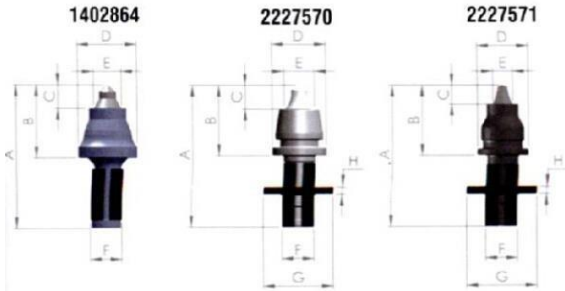

3	9F5124	SHANK

PIN & RETAINER

Model	PIN NO.	RETAINER NO.
J200	8E6208	8E6209
J225	6Y3228	8E6259
J250	8E6258	8E6259
J300	9J2308	8E6259
J350	8E6358	8E6359
J400	7T3408	8E8409
J450	1U1458	8E6359
J460	8E0468	8E8439
J550	6Y8558	8E5559
J600	6I6608	6I6609
J700	4T4708	4T4707
J800	1341808	1341809

BIT CUTTERS

	DIMENSIONS(MM)		
	A	B	C
1402864	87	46	15
2227570	88	45	16
2227571	88	45	13
PART NO.	MACHINE MODEL		
1402864	RM-250C,PM-465,RR-250,RM-330,PM201,RM-500,RM-350,PM-565B		
2227570	PM-201		
2227571	T6B,T9B,T15B,PC205B,PC408B,PC412B,PC404		

MISCELLANEOUS

NO.	PART NO.	DESCRIPTION
1	1S8734	BRACKET
2	2J5462	TRUNNION
3	2P7984	YOKE
4	3J1943	COLLAR
5	3J4352	ARM GROUP
6	3J5432	PIN
7	3J6559	CAP
8	3J6575	BEARING
9	4J2592	BRACE
10	3J6560	SCREW
11	3J6561	SCREW
12	4J2847	TRUNNION
13	4J9645	BRACKET
14	4S5049	GUARD
15	4S5050	GUARD
16	5M5003	BEARING
17	5M5004	BEARING
18	5M5005	SHAFT
19	5M5072	SHAFT
20	5M5073	U-JOINT AS
21	6F2904	BEARING
22	6F2905	CAP
23	7J2758	BRACE
24	7M1859	PILOT
25	7G1901	BEARING
26	7G1902	BEARING
27	8M7207	GUARD AS
28	8M7208	GUARD AS
29	9J2332	BEARING
30	9J9148	ARM GROUP
31	3E4878	BUSHING
32	4F5004	SPRING ASSEM
33	4F5003	SPRING ASSEM
34	5S7893	JOINT-SANDWICH
35	6T8907	RUBBER PAD
36	7M0675	PAD
37	7M0674	PAD
38	3B8488	GREASE FITTING
39	3B8485	GREASE FITTING
40	3B8489	GREASE FITTING
41	8F9866	Grease Gun
42	7H1680	Compressor
43	9C0566	Carrier-Lining A.
44	9C0567	Carrier-Lining A.
45	8R0821	Carrier-Lining A.
46	8R0807	Carrier-Lining A.
47	2402988	Guard As