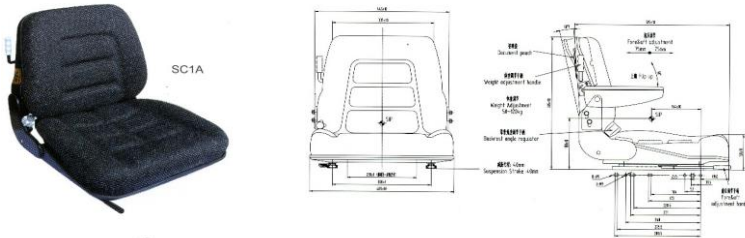

### SEATS

CEP Code: CEPSC1A DESCRIPTION:

Adjustable arm rest, flip up Weight Adjustment Fore and Aft Adjustment Handle Document Pouch Backrest Angle regulator.

CEP Code: CEPSC15-9

DESCRIPTION:

Headrest Height & Weight Adjustment Mechanical Suspension Adjustable Back Rest, up to 80° Fold Forward MAX.55°