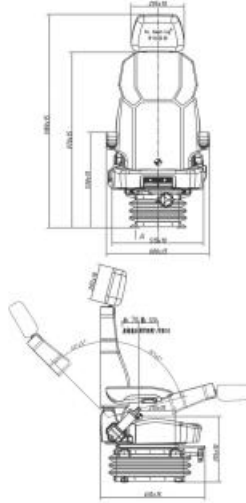

KL 02

STANDARD FEATURES 标准参数

**Adjustable Backrest
Seat depth adjustment**

**Fore/aft Adjustment:
190mm ,Each step 10mm**

**Weight Adjustment:
50-130KG**

**Mechanical Suspension Stroke:
70mm**

靠背可调
坐深调节
前后调节距离:
行程190mm, 调节间距10mm
体重调节范围:
50-130KG
悬浮减震行程:
70mm