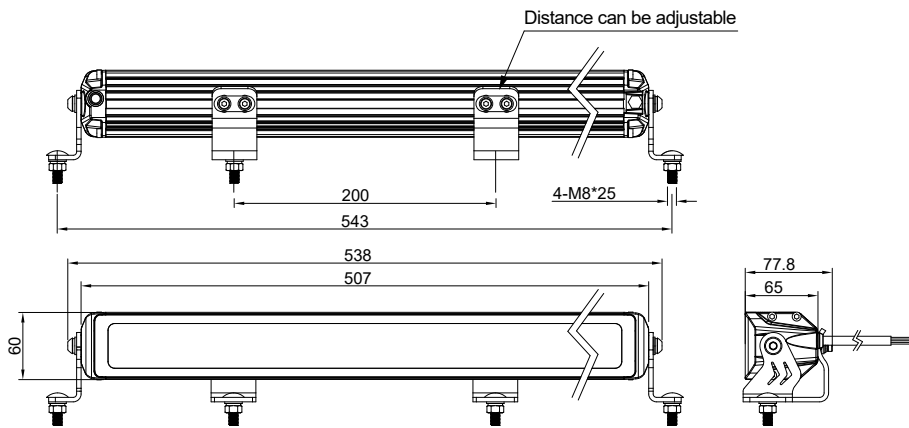

Amber Warning Lamp

Ambient Lamp

Working Lamp / Head Lamp

WKA-108C3WA

Part NO.	Voltage	SIZE(in)	Function	Power	Lumen (±10%)	Material	Mounting	Connection	Approvals
WKA-108C3WA-5W-20	DC 10-30 V	20"	Work Lamp	16 PCS* 5 W	Raw: 7680 LM	Lens:PC Housing: Aluminum Extrusion	Bracket	500 mm Cable/ 500 mm Cable+ ATP Connector	ECE R65 XA1/ SAE J595 CLASS 1/ ECE R148/ ECE R10
			Warning Lamp	12 PCS* 1 W	—				
			Ambient Lamp	35 PCS* 0.2 W	—				
WKA-108C3WA-5W-30		30"	Work Lamp	24 PCS* 5 W	Raw: 11520 LM				
			Warning Lamp	12 PCS* 1 W	—				
			Ambient Lamp	51 PCS* 0.2 W	—				
WKA-108C3WA-5W-40		40"	Work Lamp	32 PCS* 5 W	Raw: 15360 LM				
			Warning Lamp	12 PCS* 1 W	—				
			Ambient Lamp	67 PCS* 0.2 W	—				
WKA-108C3WA-5W-50		50"	Work Lamp	40 PCS* 5 W	Raw: 19200 LM				
	Warning Lamp		12 PCS* 1 W	—					
	Ambient Lamp		85 PCS* 0.2 W	—					
WKA-108C3WA-10W-20	20"	Work Lamp	16 PCS* 10 W	Raw: 11920 LM					
		Warning Lamp	12 PCS* 1 W	—					
		Ambient Lamp	35 PCS* 0.2 W	—					
WKA-108C3WA-10W-30	30"	Work Lamp	24 PCS* 10 W	Raw: 17880 LM					
		Warning Lamp	12 PCS* 1 W	—					
		Ambient Lamp	51 PCS* 0.2 W	—					
WKA-108C3WA-10W-40	40"	Work Lamp	32 PCS* 10 W	Raw: 23840 LM					
		Warning Lamp	12 PCS* 1 W	—					
		Ambient Lamp	67 PCS* 0.2 W	—					
WKA-108C3WA-10W-50	50"	Work Lamp	40 PCS* 10 W	Raw: 29800 LM					
		Warning Lamp	12 PCS* 1 W	—					
		Ambient Lamp	85 PCS* 0.2 W	—					