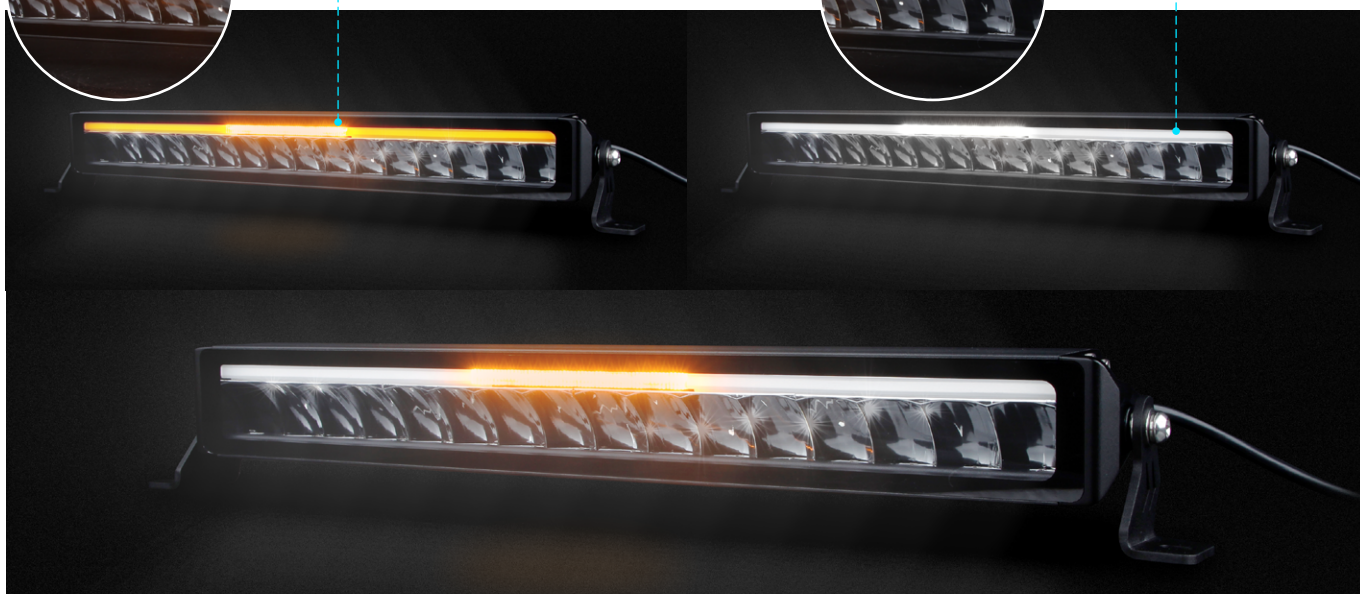

WKA-108C3WA

FEATURES

- Easy installation.
- More color combinations to meet the needs of customers in different occasions.
- Equipped with Temperature Control System(TCS),which both ensure the product lifetime and provides higher brightness.
- Budget-friendly, economical and affordable, while meeting the needs of customers, it reduces the product investment budget.

Amber Warning Lamp

Ambient Lamp

Working Lamp / Head Lamp

WKA-108C3WA

Part NO.	Voltage	SIZE(in)	Function	Power	Lumen (±10%)	Material	Mounting	Connection	Approvals
WKA-108C3WA-5W-20	DC 10-30 V	20"	Work Lamp	16 PCS* 5 W	Raw: 7680 LM	Lens:PC Housing: Aluminum Extrusion	Bracket	500 mm Cable/ 500 mm Cable+ ATP Connector	ECE R65 XA1/ SAE J595 CLASS 1/ ECE R148/ ECE R10
			Warning Lamp	12 PCS* 1 W	—				
			Ambient Lamp	35 PCS* 0.2 W	—				
WKA-108C3WA-5W-30		30"	Work Lamp	24 PCS* 5 W	Raw: 11520 LM				
			Warning Lamp	12 PCS* 1 W	—				
			Ambient Lamp	51 PCS* 0.2 W	—				
WKA-108C3WA-5W-40		40"	Work Lamp	32 PCS* 5 W	Raw: 15360 LM				
			Warning Lamp	12 PCS* 1 W	—				
			Ambient Lamp	67 PCS* 0.2 W	—				
WKA-108C3WA-5W-50		50"	Work Lamp	40 PCS* 5 W	Raw: 19200 LM				
	Warning Lamp		12 PCS* 1 W	—					
	Ambient Lamp		85 PCS* 0.2 W	—					
WKA-108C3WA-10W-20	20"	Work Lamp	16 PCS* 10 W	Raw: 11920 LM					
		Warning Lamp	12 PCS* 1 W	—					
		Ambient Lamp	35 PCS* 0.2 W	—					
WKA-108C3WA-10W-30	30"	Work Lamp	24 PCS* 10 W	Raw: 17880 LM					
		Warning Lamp	12 PCS* 1 W	—					
		Ambient Lamp	51 PCS* 0.2 W	—					
WKA-108C3WA-10W-40	40"	Work Lamp	32 PCS* 10 W	Raw: 23840 LM					
		Warning Lamp	12 PCS* 1 W	—					
		Ambient Lamp	67 PCS* 0.2 W	—					
WKA-108C3WA-10W-50	50"	Work Lamp	40 PCS* 10 W	Raw: 29800 LM					
		Warning Lamp	12 PCS* 1 W	—					
		Ambient Lamp	85 PCS* 0.2 W	—					