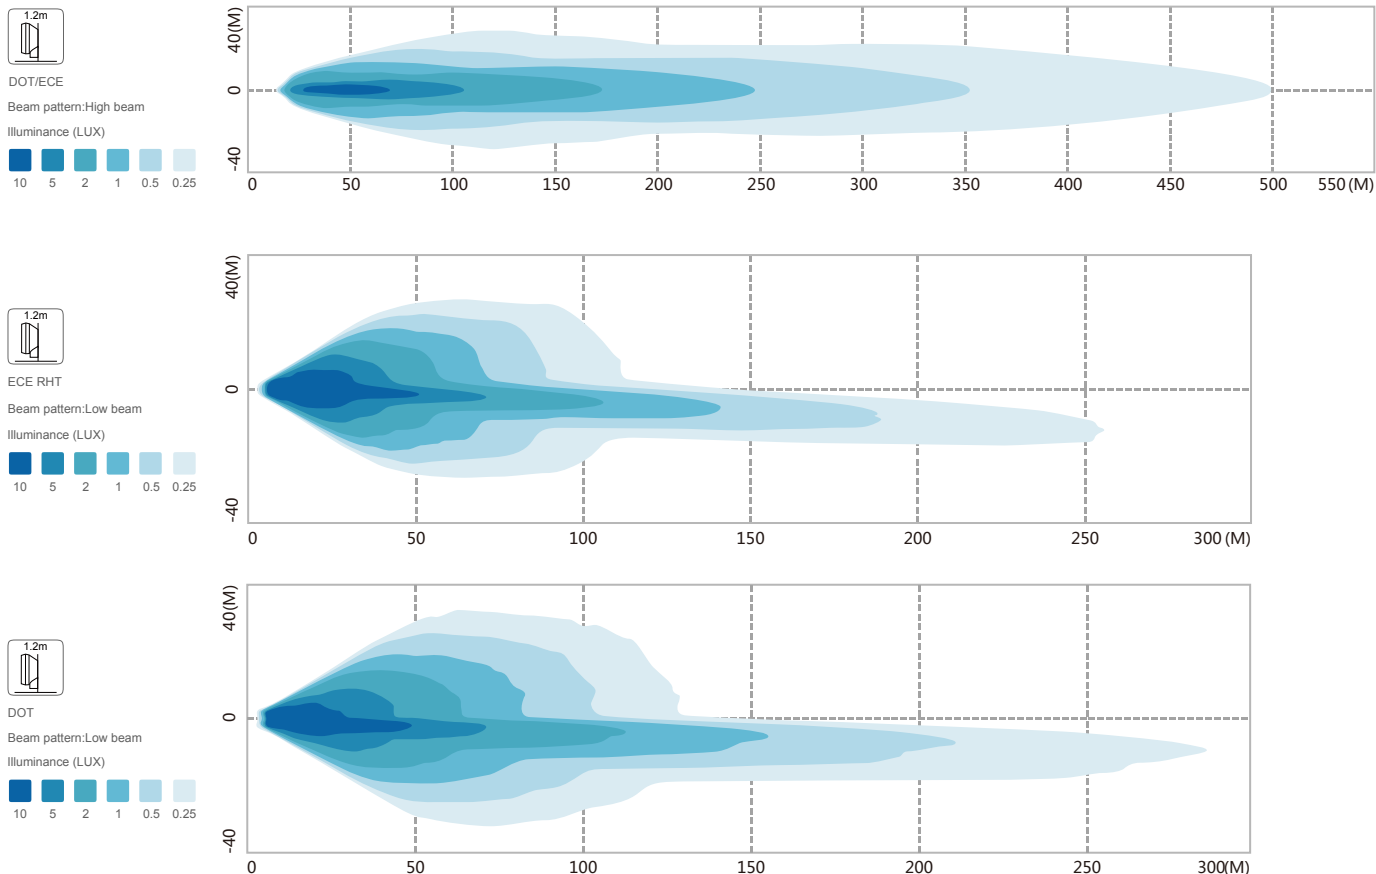

HDL-015 Head lamp

FEATURES

- Clear CUT-OFF line
- Easy installation for horizontal and vertical
- Heated lens for melt snow is available
- Advanced thermal design reduce the temperature on leds for keeping product lifetime
- Different optical disign to fit Left hand traffic,Right hand traffic and DOT version

Horizontal mounting

Vertical mounting

Function	Power	Luminous Flux	LED	Voltage	Material	Mounting	Connection	Sealing	Temperature
High Beam	17.3W	1100LM	1	10-30V	Housing: ADC12 Heated Lens:Glass Lens:PC	Bolt	500mm Cable / 500mm Cable With DT04-6P	Potting	-40°C to +65°C
Low Beam	16.1W	1100LM	1						
Front Position	3.7W	/	12						
Direction	6W(ECE) 11W(DOT)	/	12+8						
Heated Lens(Optional)	32.5W	/	/						

HDL-015 Head lamp

Product Application

Working Lamp / Head Lamp