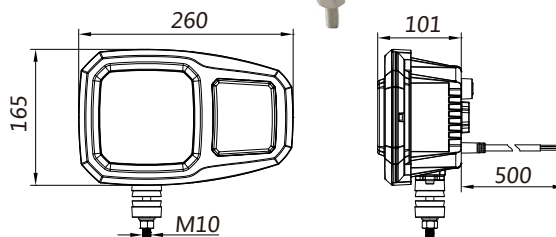

HDL-015 Head lamp

FEATURES

- Clear CUT-OFF line
- Easy installation for horizontal and vertical
- Heated lens for melt snow is available
- Advanced thermal design reduce the temperature on leds for keeping product lifetime
- Different optical disign to fit Left hand traffic,Right hand traffic and DOT version

Horizontal mounting

Vertical mounting

Function	Power	Luminous Flux	LED	Voltage	Material	Mounting	Connection	Sealing	Temperature
High Beam	17.3W	1100LM	1	10-30V	Housing: ADC12 Heated Lens:Glass Lens:PC	Bolt	500mm Cable / 500mm Cable With DT04-6P	Potting	-40°C to +65°C
Low Beam	16.1W	1100LM	1						
Front Position	3.7W	/	12						
Direction	6W(ECE) 11W(DOT)	/	12+8						
Heated Lens(Optional)	32.5W	/	/						

HDL-015 Head lamp

Product Application

Working Lamp / Head Lamp