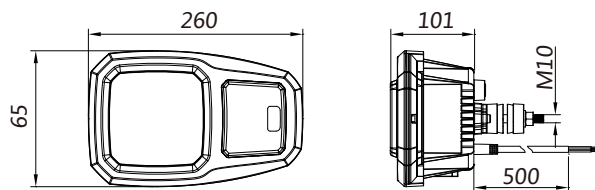

HDL-015 Head lamp

FEATURES

- Clear CUT-OFF line
- Easy installation for horizontal and vertical
- Heated lens for melt snow is available
- Advanced thermal design reduce the temperature on leds for keeping product lifetime
- Different optical disign to fit Left hand traffic,Right hand traffic and DOT version

Horizontal mounting

Vertical mounting

Function	Power	Luminous Flux	LED	Voltage	Material	Mounting	Connection	Sealing	Temperature
High Beam	17.3W	1100LM	1	10-30V	Housing: ADC12 Heated Lens:Glass Lens:PC	Bolt	500mm Cable / 500mm Cable With DT04-6P	Potting	-40°C to +65°C
Low Beam	16.1W	1100LM	1						
Front Position	3.7W	/	12						
Direction	6W(ECE) 11W(DOT)	/	12+8						
Heated Lens(Optional)	32.5W	/	/						