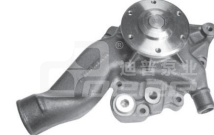

DP-TMN024

OE NO.

51065006537
51065009537
51065010236
51065013196

ENGINE	MODEL
D 0824	V 27 00
D 0826	V 17 00
	V 19 00
	V 19 01
	Z 95 00
	V 30 00