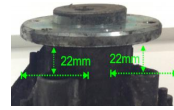

DP-TMN017

OE NO.

51065006548
51065009548

ENGINE	MODEL
D 2865	V 07 00
D 2866	Z 76 00
	Z 76 01

DP-TMN018

OE NO.

51065006676
51065006646
51065007075
51065009676

ENGINE	MODEL
D 2066	V 55 00
D 2676	V 55 02
	V 73 00

FOR BUSS

DP-TMN019

OE NO.

51065006676
51065006646
51065007075
51065009676

ENGINE	MODEL
D 2066	V 55 00
D 2676	V 55 02
	V 73 00

FOR TRUCK

DP-TMN020

OE NO.

51063305041
51063305035
51063303029

ENGINE	MODEL

DP-TMN023

OE NO.

51065006701
51065006691
51065009691
51065009701

ENGINE	MODEL
EURO 5	TGX

DP-TMN024

OE NO.

51065006537
51065009537
51065010236
51065013196

ENGINE	MODEL
D 0824	V 27 00
D 0826	V 17 00
	V 19 00
	V 19 01
	Z 95 00
	V 30 00

DP-TMN025

OE NO.

51065006476
51065006462

ENGINE	MODEL
D 0824	V 38 00
D 0826	V 27 00
	V 19 00
	V 02 00
	V 21 00

DP-TMN026

OE NO.

51065006515
51065006532

ENGINE	MODEL
D 0824	V 19 00
D 0826	V 23 00
	V 18 00
	V 47 00
	V 17 00