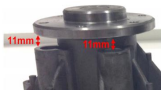

DP-TMN017

OE NO.

51065006548
51065009548

ENGINE	MODEL
D 2865	V 07 00
D 2866	Z 76 00
	Z 76 01

DP-TMN018

OE NO.

51065006676
51065006646
51065007075
51065009676

ENGINE	MODEL
D 2066	V 55 00
D 2676	V 55 02
	V 73 00

FOR BUSS

DP-TMN019

OE NO.

51065006676
51065006646
51065007075
51065009676

ENGINE	MODEL
D 2066	V 55 00
D 2676	V 55 02
	V 73 00

FOR TRUCK

DP-TMN020

OE NO.

51063305041
51063305035
51063303029

ENGINE	MODEL

DP-TMN023

OE NO.

51065006701
51065006691
51065009691
51065009701

ENGINE	MODEL
EURO 5	TGX

DP-TMN024

OE NO.

51065006537
51065009537
51065010236
51065013196

ENGINE	MODEL
D 0824	V 27 00
D 0826	V 17 00
	V 19 00
	V 19 01
	Z 95 00
	V 30 00

DP-TMN025

OE NO.

51065006476
51065006462

ENGINE	MODEL
D 0824	V 38 00
D 0826	V 27 00
	V 19 00
	V 02 00
	V 21 00

DP-TMN026

OE NO.

51065006515
51065006532

ENGINE	MODEL
D 0824	V 19 00
D 0826	V 23 00
	V 18 00
	V 47 00
	V 17 00