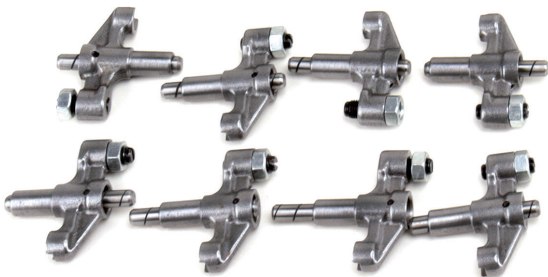

CASE

3AE1,4JJ1,6WG1

JCB

JCB444,JCB448

DAEWOO
D00SAN

DB33,DB58,D1146,D2366,DE08,DE12,DL06 ,DL08

MAZDA

HA/T3000 ,XA/E2500, FE,F2,TF3500,T4000

HYUNDAI

D4BB,D4BA,D4BH,D4DA,D4CB,D4AE/HD65,D4AF/K1,D4DA,D4DB/HD72,D4DD/HD78,D4EA,D6DA,J3

KIA

JS,JT3.0,VN,K3500,K3600

ONE STOP ENGINE PARTS SUPPLIER-YOUR FIRST CHOICE

OUR ENGINE PARTS ARE SOLD ALL OVER THE WORLD