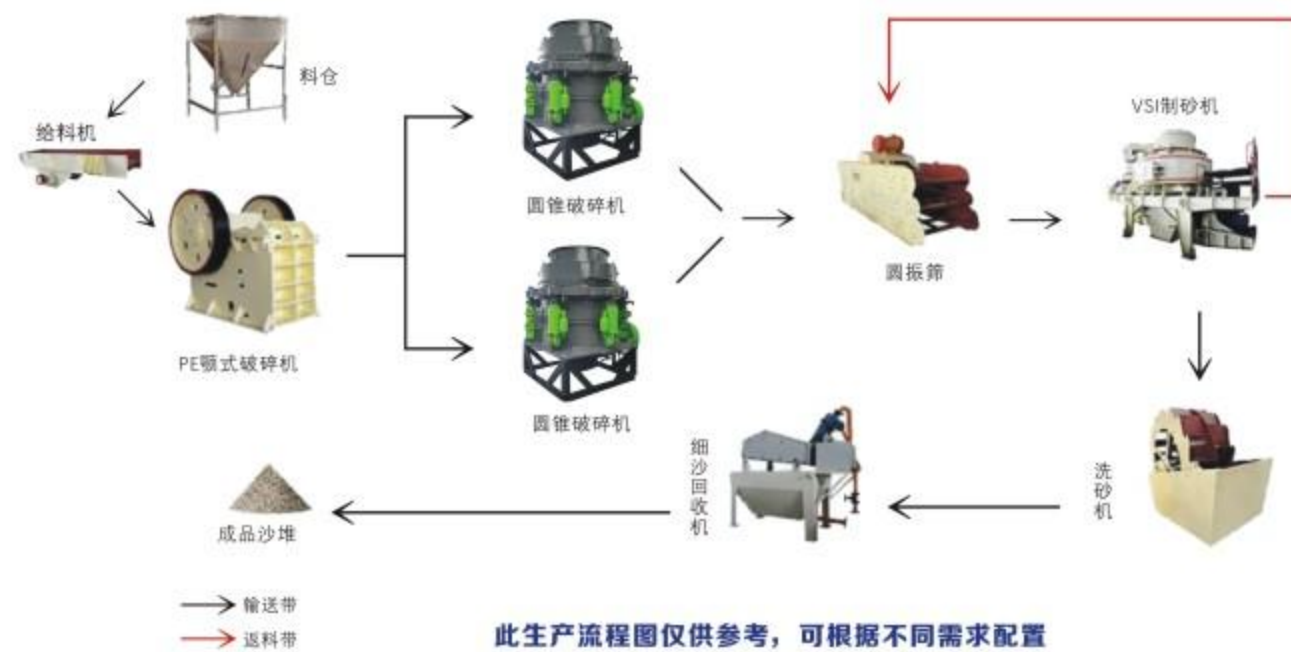

石料生产线 | Stone Production Line

该生产线使用反击式破碎机为二级破碎，具有流程简单，成品粒型好（立方体），投资经济等优点。该生产线特别适合于石灰石、灰岩、页岩、花岗岩等中等硬度以下岩石的破碎生产。

The production line using the impact crusher is two-level-breaking, and has the advantages of simple process, good finished product (cube), investment economy and so on. The production line is especially suitable for the crushing of limestone, limestone, shale, granite, etc..

制砂生产线 | Sand Making Line

我公司开发的5X及VSI系列冲击破碎机（制砂机）和配套设备，专门用于人工砂的生产，具有成品粒型好，成砂率高，细度目数可调，生产成本低等优点，该生产线特别适合于河卵石、石灰岩、花岗岩、石屑、各种岩石和矿石尾矿的人工制砂。

Our company developed 5X and VSI series impact crusher (sand making machine) and supporting equipment, specifically for the production of artificial sand, with a good product type, sand rate is high, The fineness modulus, low production cost advantages, the production line is especially suitable for the river gravel, limestone, granite, stone chips, all kinds of rocks and ore tailings of artificial sand.