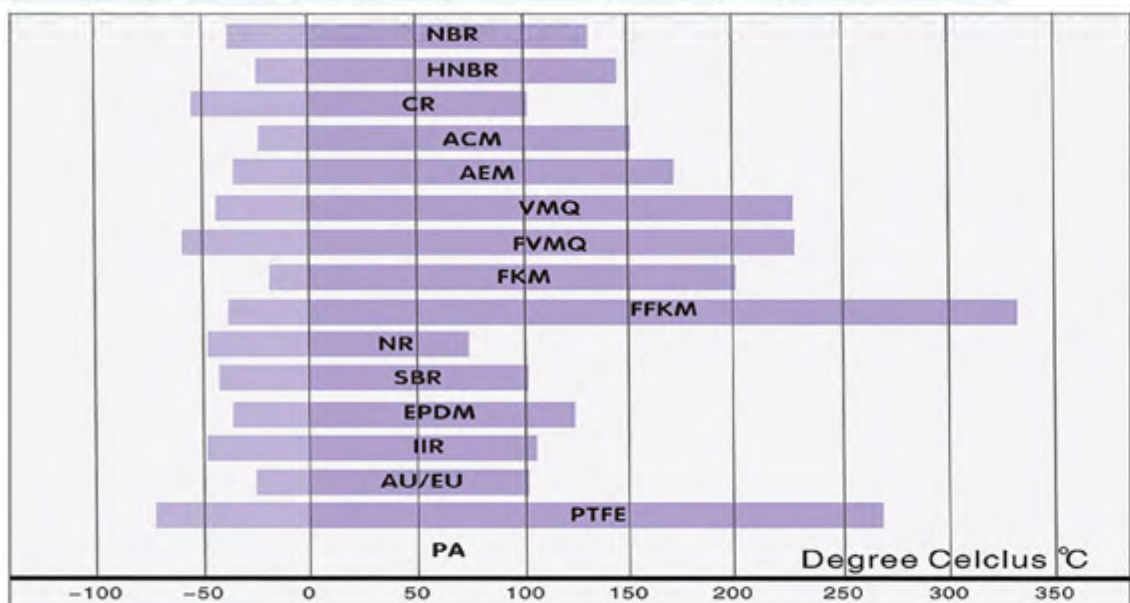

● OIL SEAL

通用机械用旋转油封及动液压回流油封

通用机械用旋转油封

技术说明:

机床、汽车、工程机械、减速机机械传动系统和液压、液力传动机械的旋转轴润滑密封系统都设置有旋转轴密封装置。因此，它是一般通用机械的旋转轴润滑密封系统中不可缺少的重要无件。旋转轴密封装置使用的油封其结构形式一般有内骨架、外骨架、单唇口和双唇口油封。其使用压力通常为0.5bar。使用的橡胶材料，根据具体工况条件（温度、压力、轴的回转速度和工作介质的种类），可以分别选择使用不同的橡胶材料。如：氟橡胶、丁腈橡胶、氢化丁腈橡胶、三元乙丙橡胶、硅橡胶材料等制作的不同结构形式的油封。

通用机械用油封结构特点:

	用于旋转轴密封装置带弹簧的单唇口内骨架橡胶唇型密封圈。使用压力为0.5-1bar。		用于旋转轴密封装置带弹簧和附有防尘唇的双唇口内骨架橡胶唇型密封圈。使用压力为0.5-1bar。
	新结构油封，用于旋转轴密封装置带弹簧和附有防尘唇的双唇口内骨架橡胶唇型密封圈。使用压力为0.5-1bar。		用于旋转轴密封装置带弹簧且密封件外缘带有凹槽的内骨架单唇口型橡胶唇型密封圈。使用压力为0.5-1bar。
	用于旋转轴密封装置的附有防尘唇的带弹簧且密封件外缘带有凹槽的内骨架双唇口型橡胶密封圈。使用压力为0.5-1bar。		具有两个密封唇的双密封唇内骨架唇型密封圈。它用于密封两种不同介质的工况条件。它也是内骨架双唇口型橡胶唇型密封圈。使用压力为0.5-1bar。
	用于旋转轴密封装置的附有防尘唇的外骨架双唇口唇型密封圈。使用压力为0.5-1bar。		用于旋转轴密封装置的带弹簧的外骨架单唇口唇型动液压右螺旋回流密封圈。使用压力为0.5-1bar。