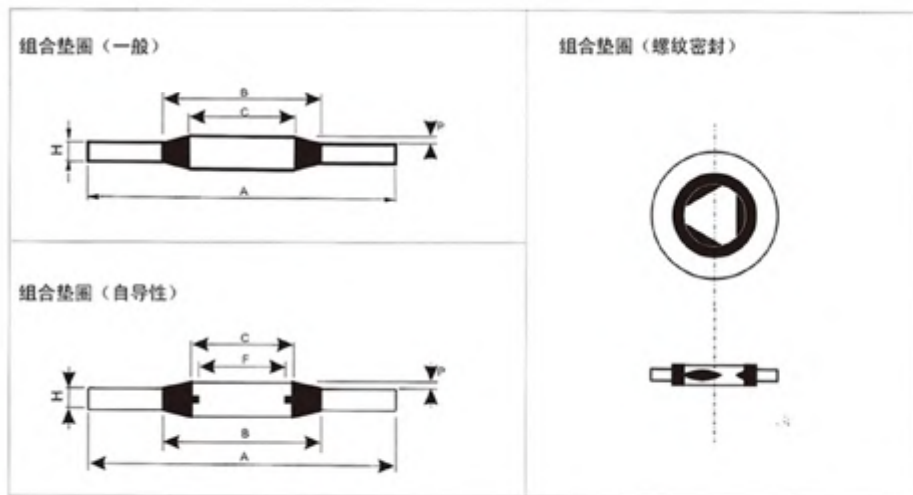

001-039英国标准

201-255德国公制螺纹标准ISO261 BS3643

301-337法国公制螺纹标准ISO261 BS3643

501-519CETOPS型式ISO1179: 1973参照

M8-M60中国标准JB987-77

盒装O型圈 O-RING KIT

规格	A[OD]		B		C[ID]		H		P	F
	尺寸	公差	尺寸	公差	尺寸	公差	尺寸	公差	+0.25	±0.20
M08	14.00	-0.24	10.00	+0.24	8.4	±0.12	2	-0.1	0.35	
M10	16.00	-0.24	12.00	+0.24	10.4	±0.12	2	-0.1	0.35	
M12	18.00	-0.24	14.00	+0.24	12.4	±0.12	2	-0.1	0.35	
M14	20.00	-0.28	16.00	+0.24	14.4	±0.12	2	-0.1	0.35	
M16	22.00	-0.28	18.00	+0.24	16.4	±0.12	2	-0.1	0.35	
M18	25.00	-0.28	20.00	+0.28	18.4	±0.12	2	-0.1	0.35	
M20	28.00	-0.28	23.00	+0.28	20.5	±0.14	2	-0.1	0.35	
M22	30.00	-0.28	25.00	+0.28	22.5	±0.14	2	-0.1	0.35	
M24	32.00	-0.34	27.00	+0.28	24.5	±0.14	2	-0.1	0.35	
M27	35.00	-0.34	30.00	+0.28	27.5	±0.14	2	-0.1	0.35	
M30	38.00	-0.34	33.00	+0.34	30.5	±0.14	2	-0.1	0.35	
M33	42.00	-0.34	36.00	+0.34	33.5	±0.17	2	-0.1	0.35	
M36	46.00	-0.34	40.00	+0.34	36.6	±0.17	2	-0.1	0.45	
M39	50.00	-0.34	43.00	+0.34	39.6	±0.17	2	-0.1	0.45	
M42	53.00	-0.40	46.00	+0.34	42.6	±0.17	2	-0.1	0.45	
M45	56.00	-0.40	49.00	+0.34	45.6	±0.17	2	-0.1	0.45	
M48	60.00	-0.40	52.00	+0.40	48.7	±0.17	2	-0.1	0.45	
M52	66.00	-0.40	56.00	+0.40	52.7	±0.20	2	-0.1	0.45	
M60	75.00	-0.40	61.00	+0.40	60.7	±0.20	2	-0.1	0.45	