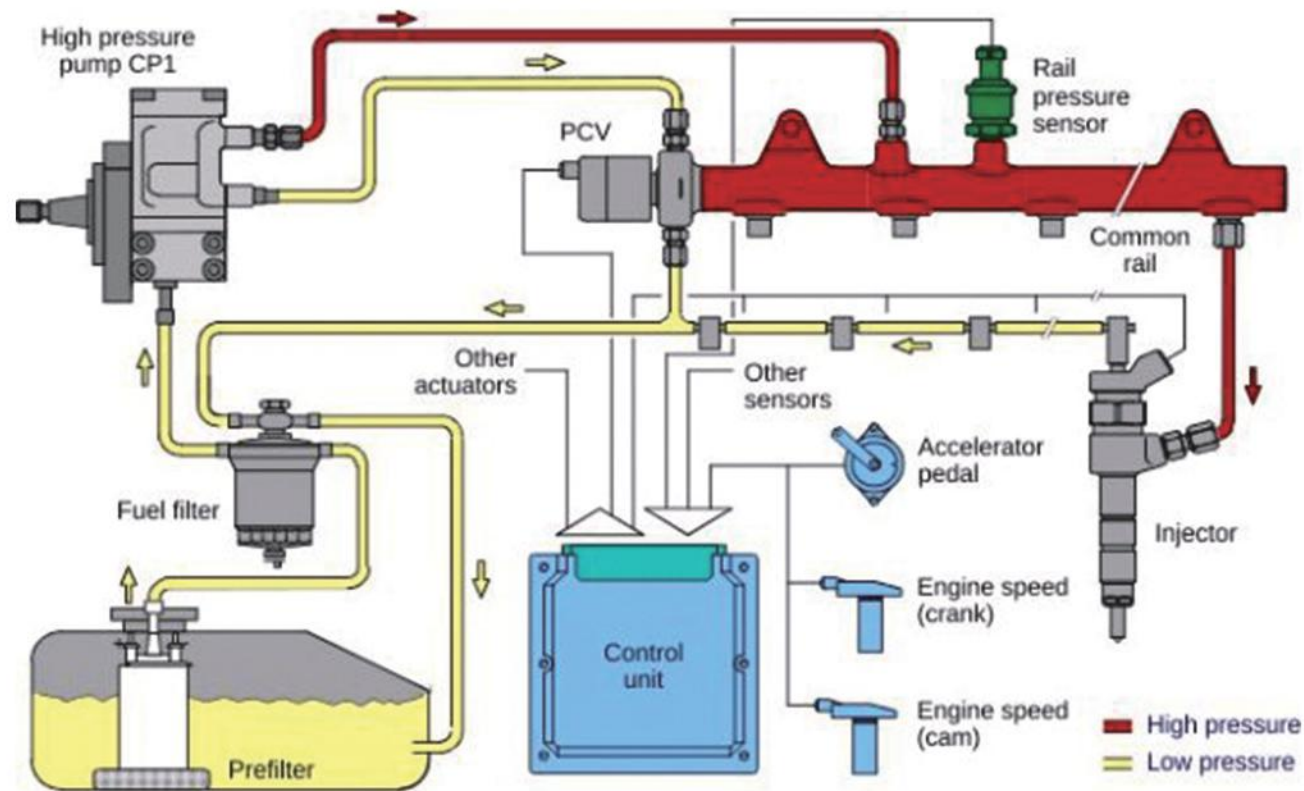

## PRODUCT

Fuel Injector  
 CR Nozzle  
 Fuel Metering Valve  
 Suction Control Valve ( SCV )  
 Inlet Metering Valve (IMV)  
 Pressure Relief Valve  
 Fuel Injection Pump  
 Pressure Sensor  
 Control Valve  
 Control Valve Set  
 Orifice Plate  
 Repair Kits  
 Injector Solenoid Valve  
 Valve Nut  
 Control Rod  
 Oil Inlet Filter Element  
 Spring, Shim, Unit pump valve  
 Injector Body  
 Injector Test Tools  
 Electrical Fuel Pump  
 Solenoid  
 Electrical Pump  
 Fuel Shutoff Solenoid  
 Diesel Fuel Filter Mounting Base  
 Hand Pump