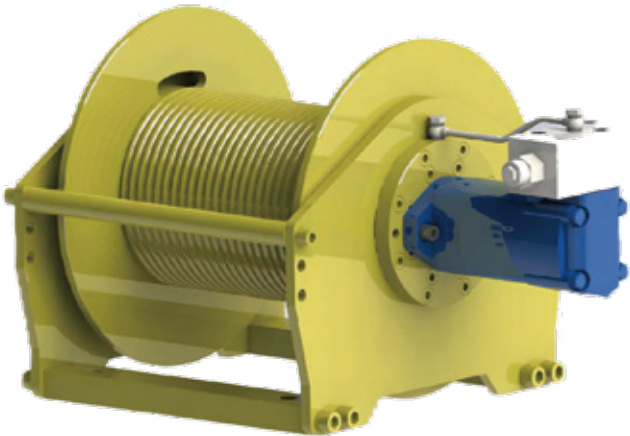

0.5-30T Hydraulic Winch

WhatsApp : + 86 19153731773

UN'Y HYD

JINING YUNYANG HYDRAULIC CO., LTD.

云扬液压 pumps steering cylinders column winch valves