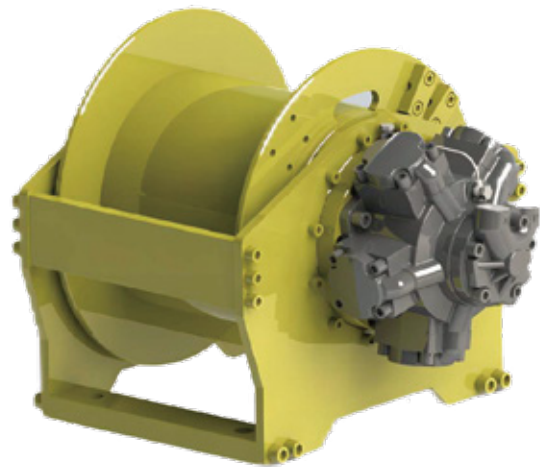

0.5-30T Hydraulic Winch

WhatsApp : + 86 19153731773

UN'Y HYD

JINING YUNYANG HYDRAULIC CO., LTD.

云扬液压 pumps steering cylinders column winch valves