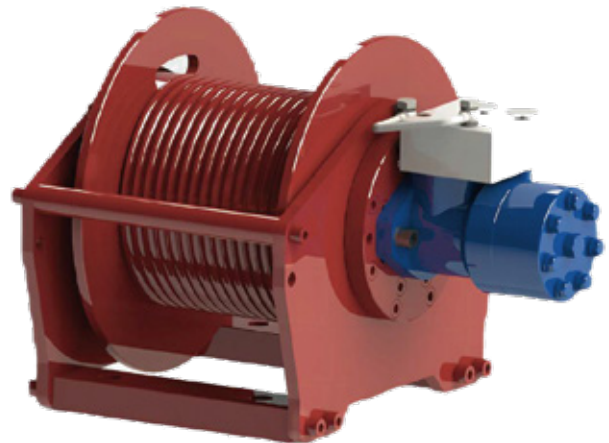

0.5-30T Hydraulic Winch

WhatsApp : + 86 19153731773

UN'Y HYD

JINING YUNYANG HYDRAULIC CO., LTD.

云扬液压 pumps steering cylinders column winch valves