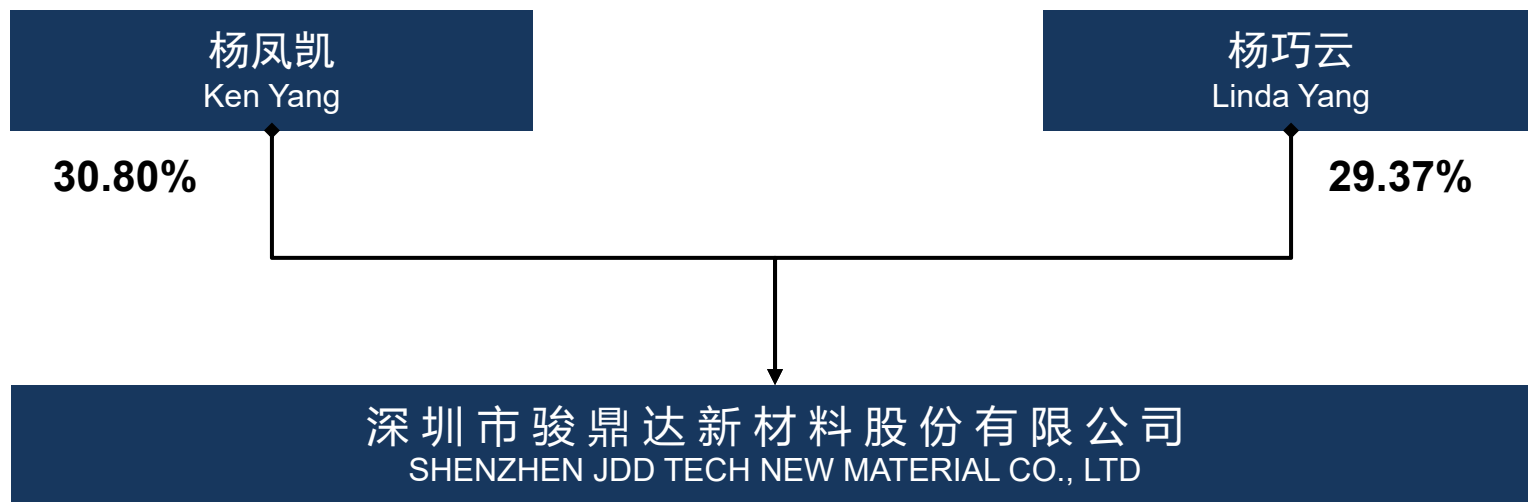

注册资本: 5600 万元