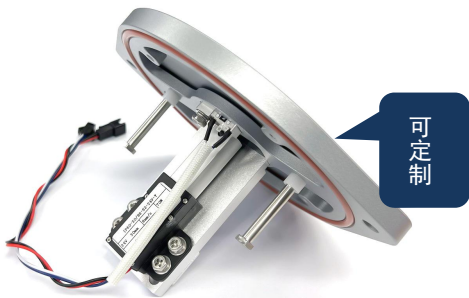

- ✓ 机加工产品
- ✓ 可为客户自主设计开发
- ✓ Machined products
- ✓ We can design and develop our own products for our customers.