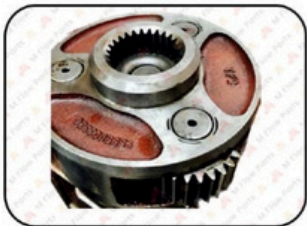

MRV CASE / ESCORT