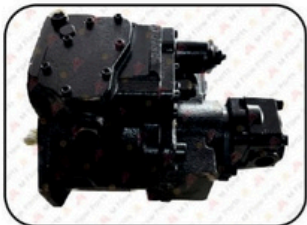

HYDRAULIC PUMP

HYDRAULIC WINCH ASSEMBLY

INJECTOR

LOADER VALVE BLOCK

'M' BRAND QUALITY PARTS

mk_earthmovers

mkearthmovers

www.mkearthmovers.in