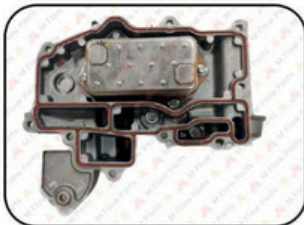

CASSAPA PUMP