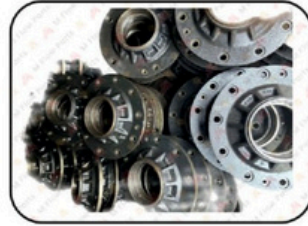

ALTERNATOR