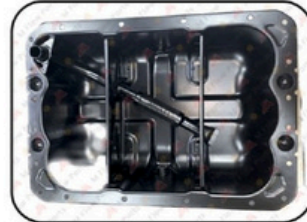

ELECTRICAL METER

FAN HUB JS

FLOW DIVIDER VALVE

HUB SEAL 4302

HYDRAULIC PUMP JS-220

MOUNTING VM-115

MVR 3CX

OIL COOLER