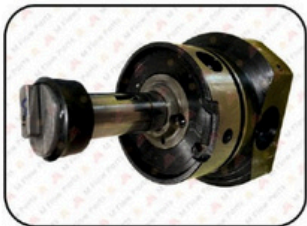

EGR COOLER

'M' BRAND QUALITY PARTS

mk_earthmovers

mkearthmovers

www.mkearthmovers.in