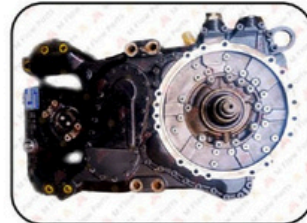

MASTER CYLINDER

MRV JS140

PLANET GEAR WITH BEARING

PLANET HUB

REAR AXLE ASSEMBLY

PUMP SENSOR DELPHI

REAR AXLE ASSEMBLE

REAR VIWE MIRROR

SWING BEARING

SWING MOTOR JS-205

TRANSMISSION 436

CHARGING PUMP CARRARO

CROSS 550/42394

STEERING UNIT 430-ZX

TORQUE CONVERTOR 432-ZX

TRANSMISSION ASSEMBLY