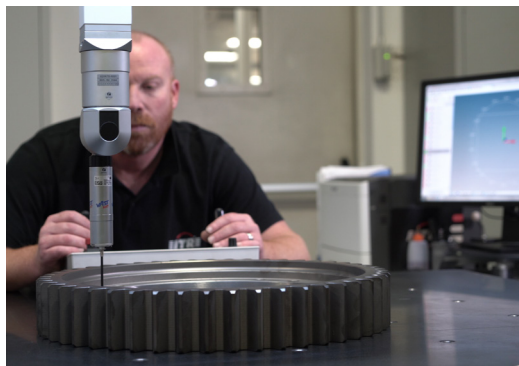

RELIABILITY

Quality guaranteed

Full control of the production process ensures an excellent combination of quality and service throughout the wide range of products.

PERFORMANCE

Longer life, Lower cost

ITR components ensure a marked reduction of maintenance costs thanks to their reliability and performance over time.