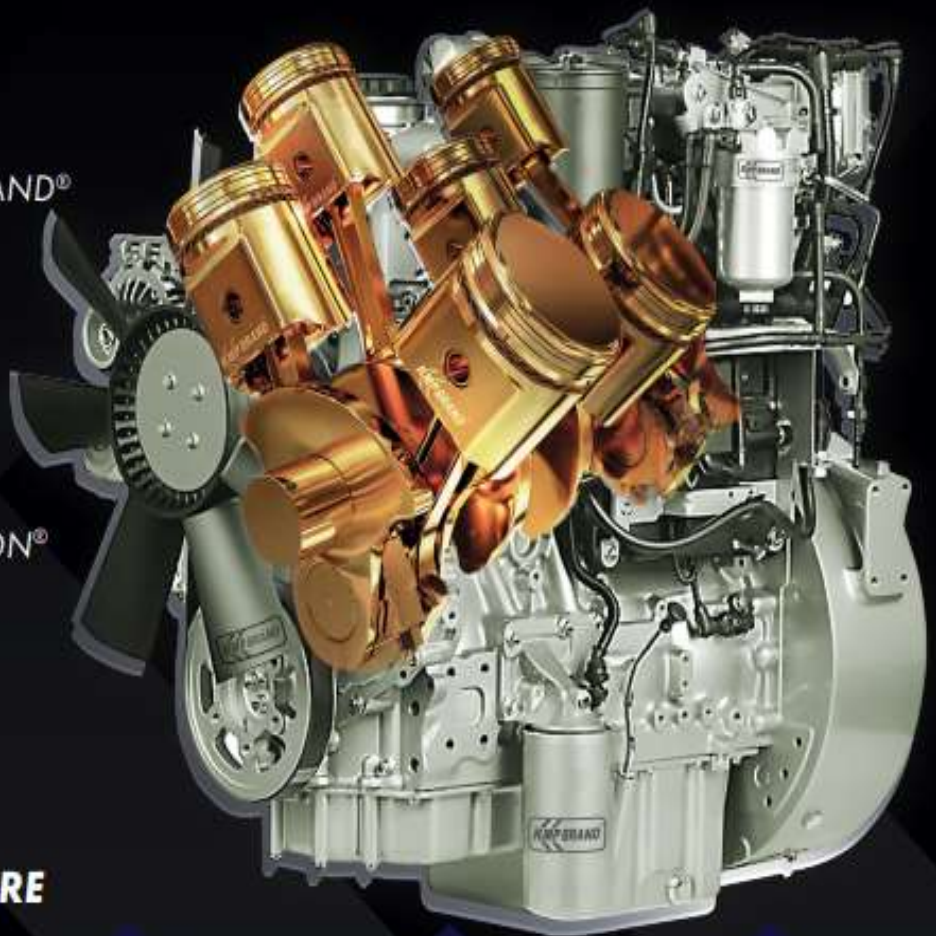

PREMIUM DIESEL ENGINE & COMPONENT PARTS

KMP BRAND[®]
Worldwide

REPLACEMENT PARTS SUITABLE FOR:

CASE IH[®]

CATERPILLAR[®]

CUMMINS[®]

DETROIT DIESEL[®]

FORD NEW HOLLAND[®]

IVECO TECTOR[®]

JCB[®]

JOHN DEERE[®]

KOMATSU[®]

MASSEY FERGUSON[®]

NEF[®]

PERKINS[®]

» **UK**
» **USA**
» **SINGAPORE**