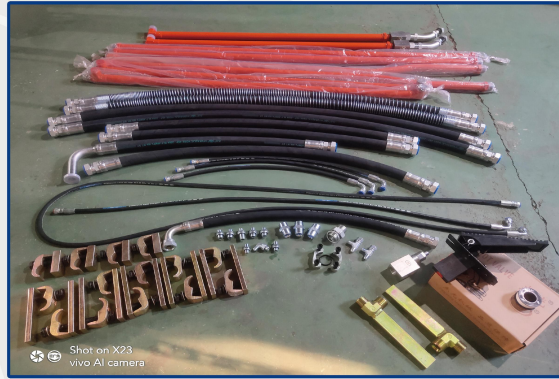

Linyi Jieguang Construction Machinery Co.,Ltd.

Finished Effect Drawing of Excavator Pipeline

+86 18866828369/WeChat
+86 13793189880/WhatsApp