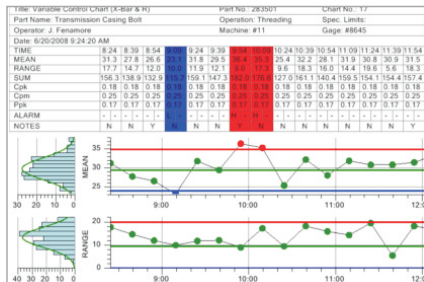

High quality under TQM

The company implements total quality management to ensure that each product satisfies customer's requirements and are 100% qualified.