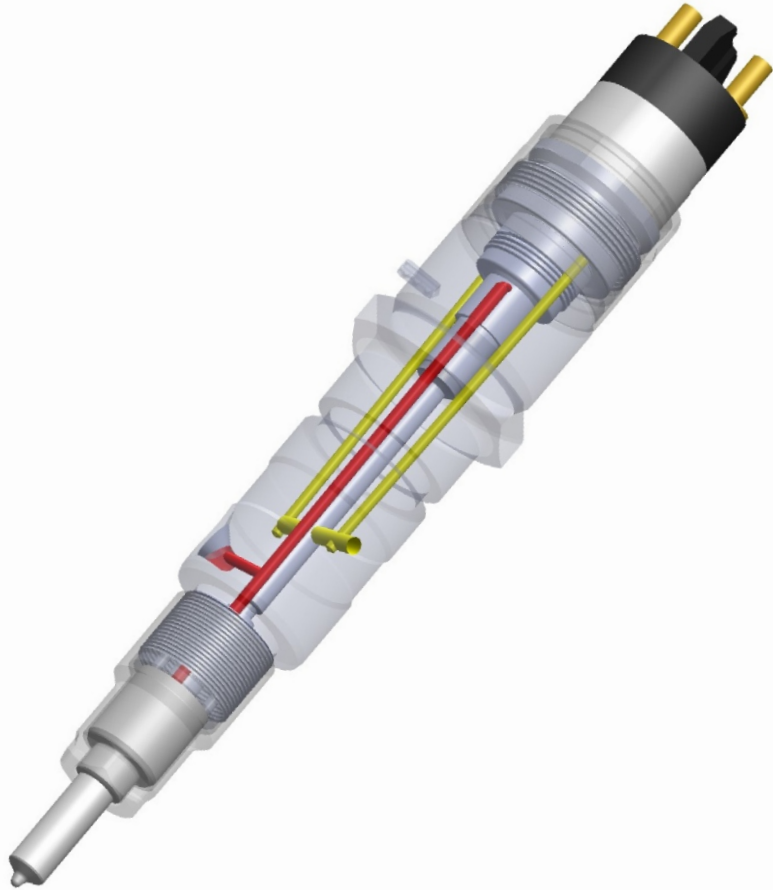

OEM & ODM Service

Already afforded fuel system development for some Listed enterprises, development scope include fuel injector, fuel pump and electronic control unit.

Modification and development products according to customer's requirements.

Afford development service for subparts of fuel system , such as fuel injector, fuel pump etc.