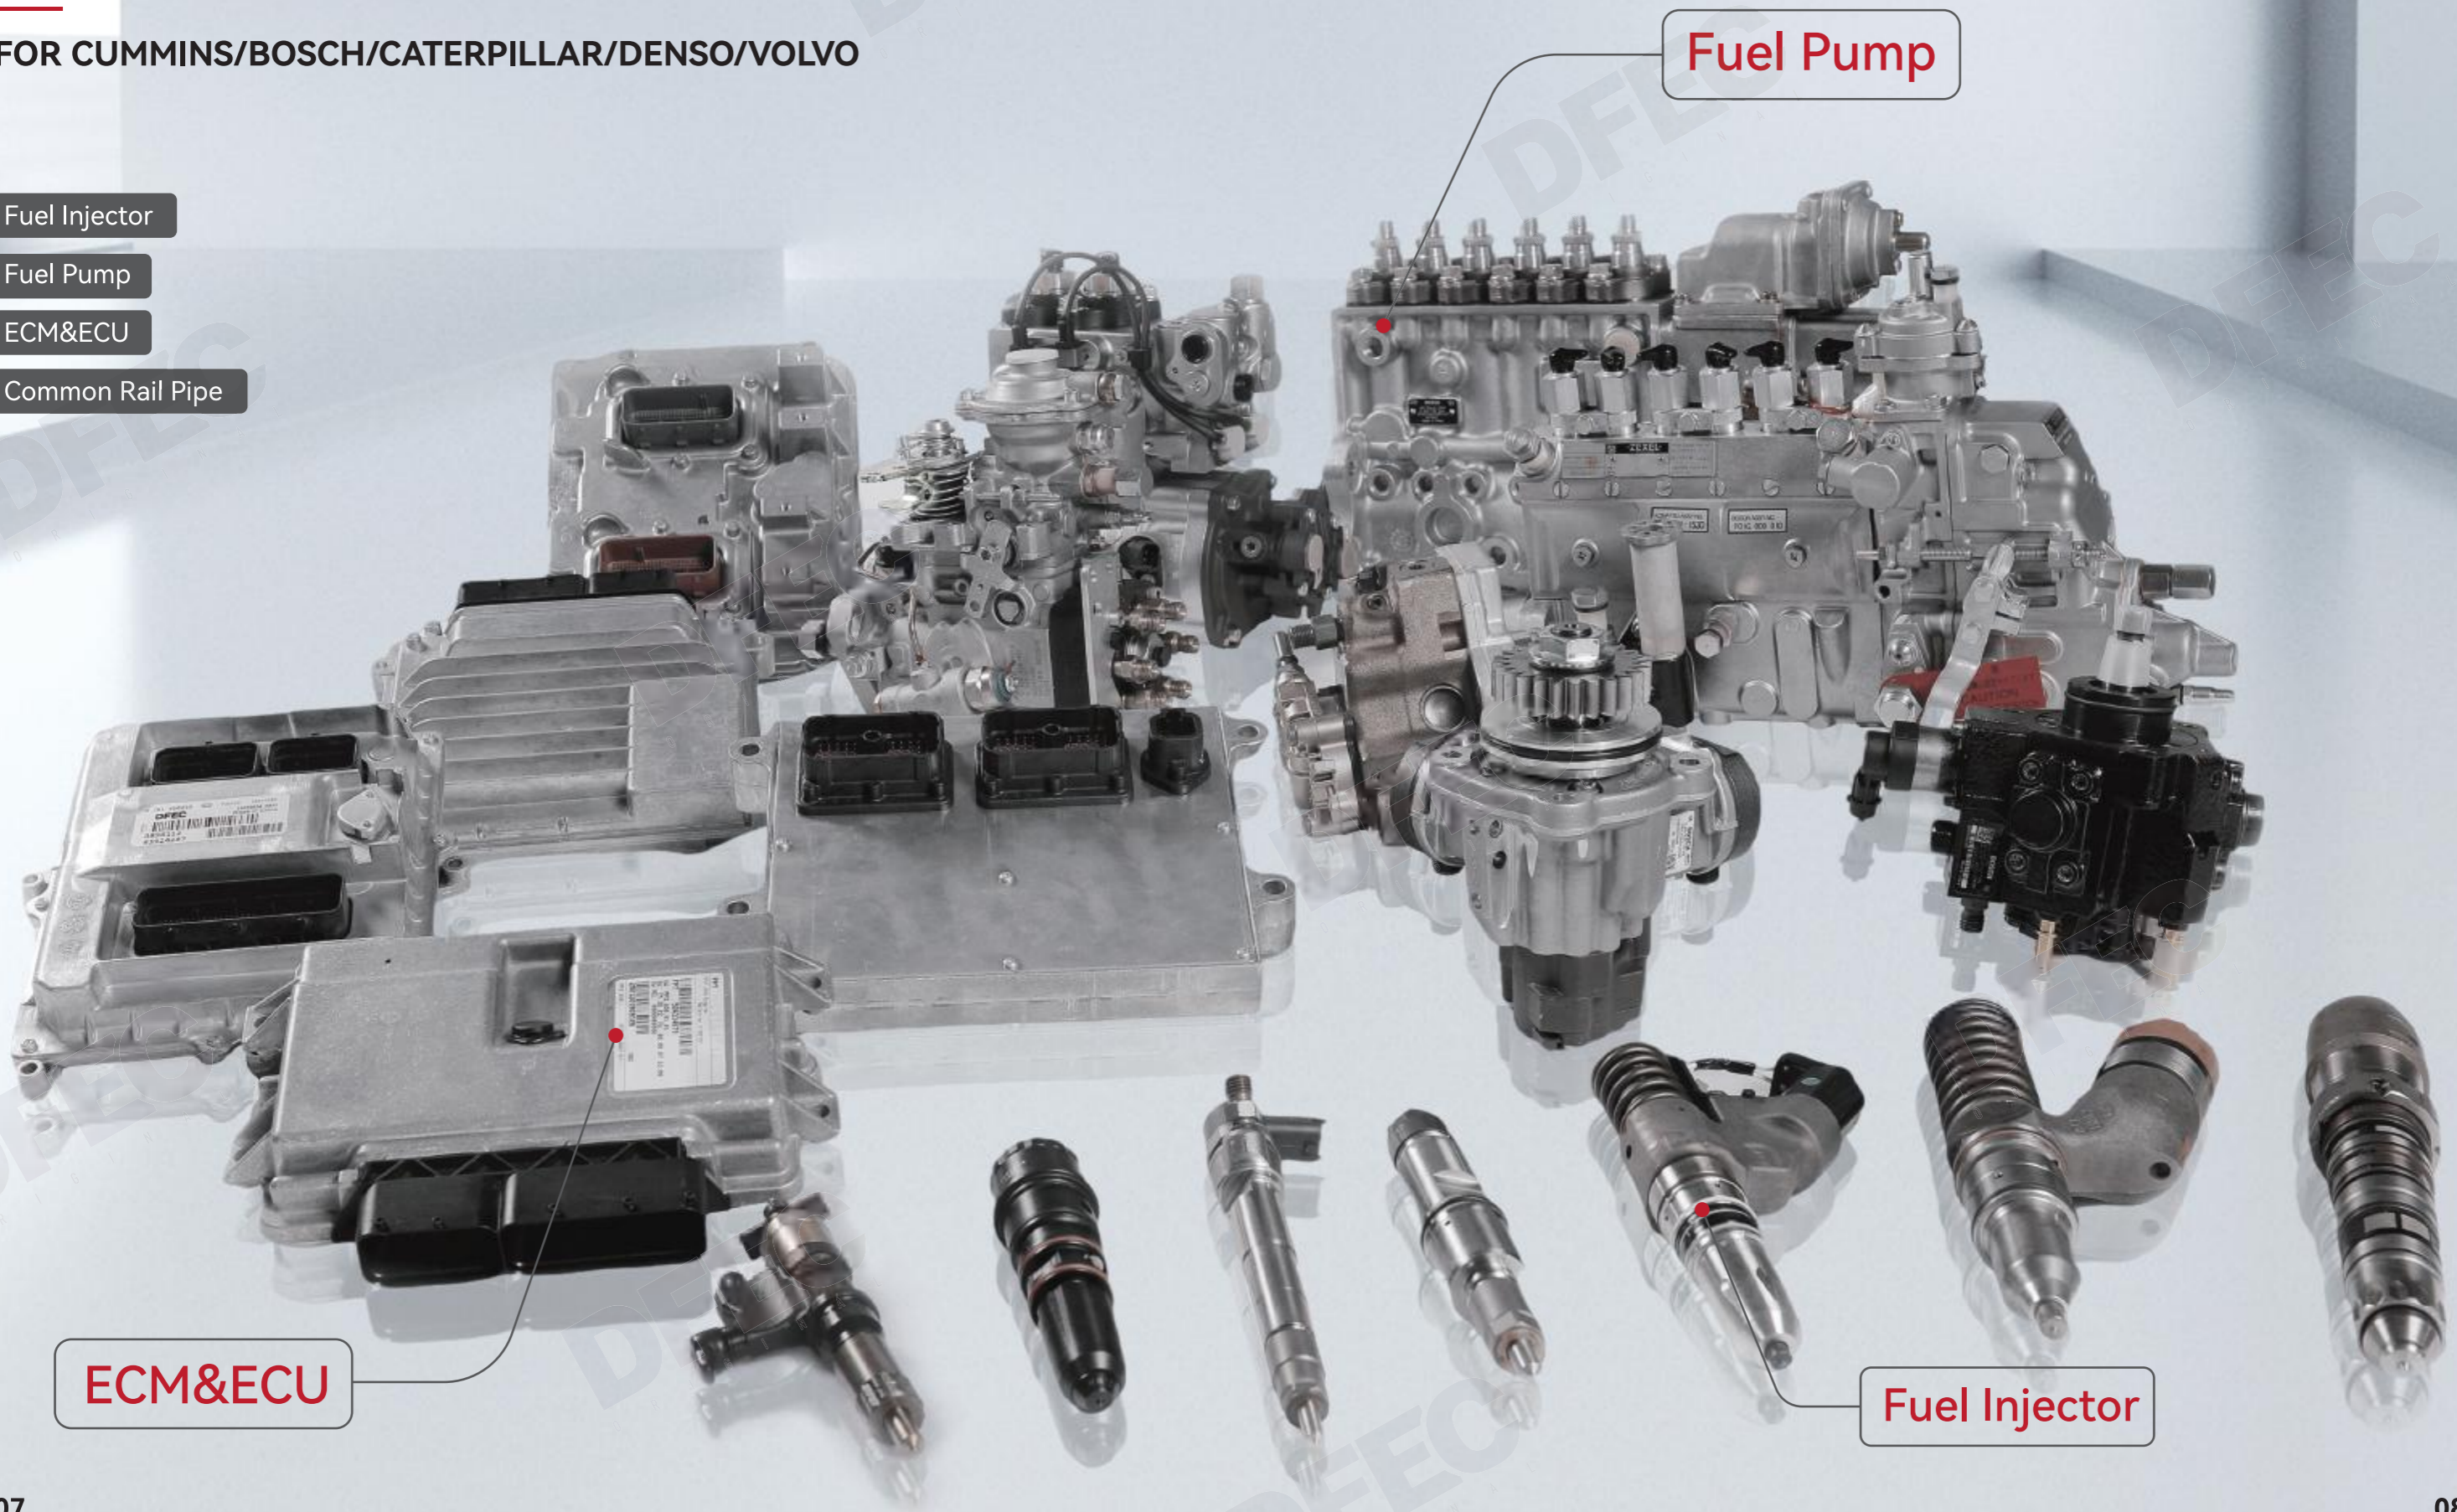

FOR CUMMINS/BOSCH/CATERPILLAR/DENSO/VOLVO

Fuel Injector

Fuel Pump

ECM&ECU

Common Rail Pipe

Fuel Pump

ECM&ECU

Fuel Injector