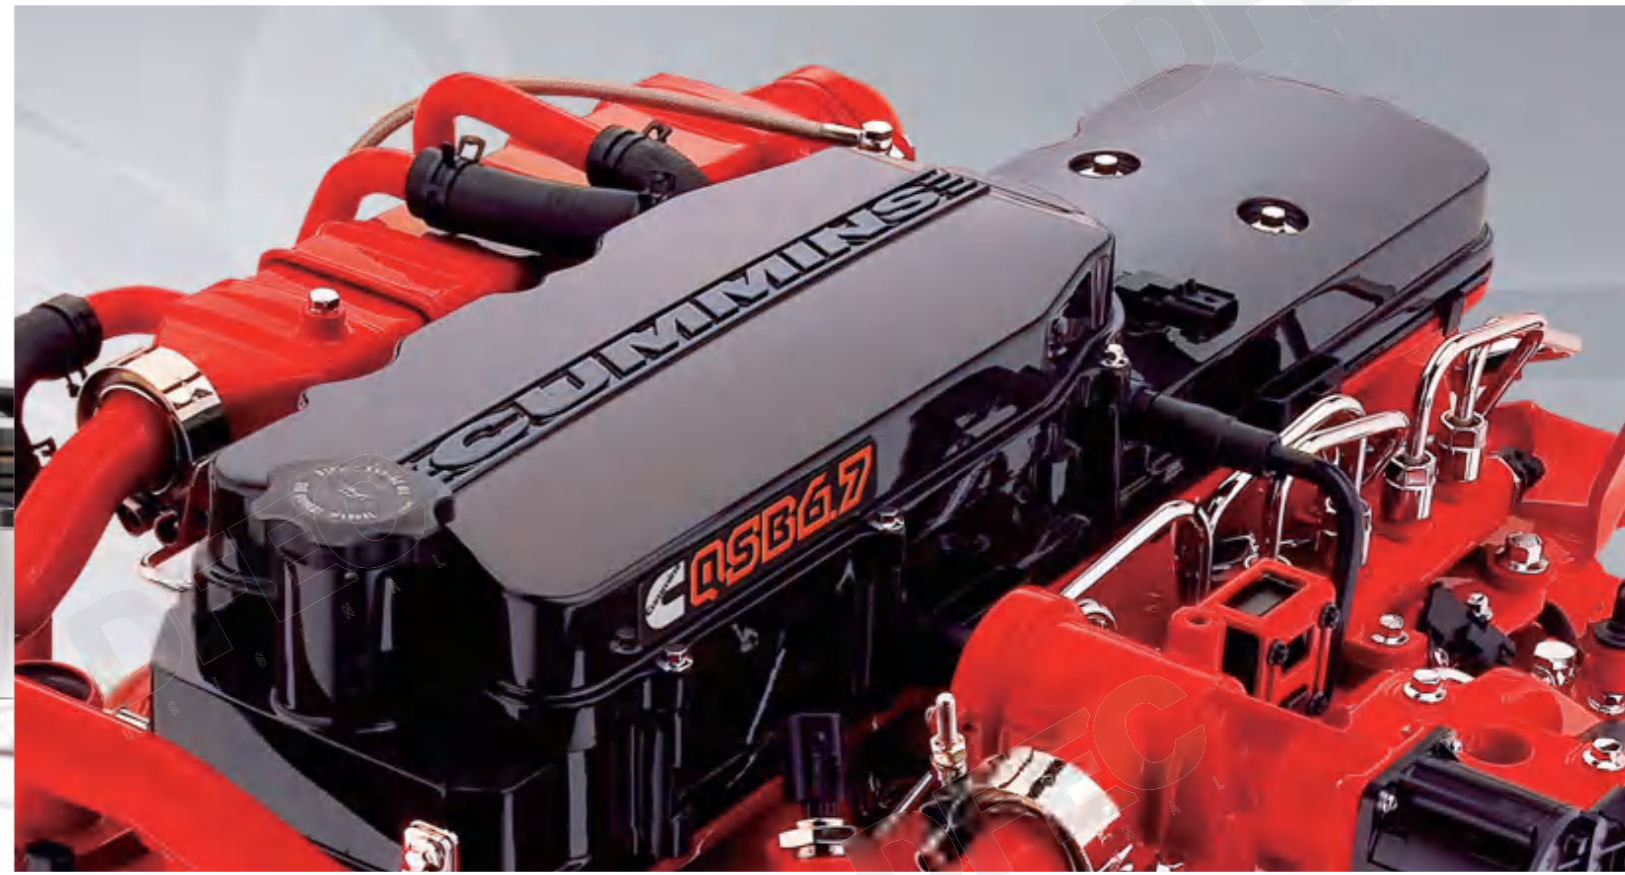

DFEC
O R I G I N A L

Hubei Diyue Auto Parts Co., Ltd

Tel: +86 0719 8317597
Email: salley.fan@hbdiyue.com
Wechat/Whatsapp: +8615342680682
Skype: 3036411961@qq.com
www.hubeidiyue.en.alibaba.com

**GENUINE
ENGINE PARTS**

Hubei Diyue Auto Parts Co.,Ltd